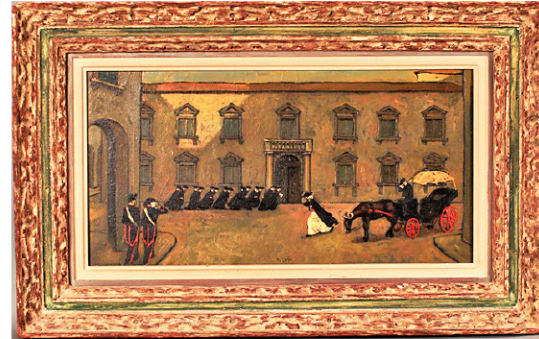

Douglas

ANTIQUA AUCTION

FRIDAY
APRIL 28, AT 6 PM

PREVIEW:
THURSDAY
8 AM - 4 PM
&
FRIDAY
8 AM - 6 PM

FURNITURE: EARLY: Bowfront chest, inlaid sideboard, 3-part dining table, Hepplewhite and Sheraton drop leaf tables, Queen Anne candlestand, joint stools, **VICTORIAN:** Asante, Ghana bench, marble top washstand, mahogany breakfast, **CUSTOM:** carved cabinet on tall legs, Fred Adams candlestand and bed, Curly maple mirror, 8 Chippendale style chairs, 2 marble top bedroom sets, **MODERN:** table and 6 chairs by Peter Draenert, Germany, Benchmaster lounge chair, and more.

FINE ART: PAINTINGS: William Lester Stevens (5) and his painting palette, Otis Cook, Jack Paul Maroon (15), Stephen Maniatty, J.J. LaValley, William Paskell, Ben Drabek (10), J.H. Thompson, Adolphe Monticelli, Elice Pieropan (5), John Tomasetti (2), Zogbaum, A.N. Davis, Jacob Greenleaf, Maurice Kennedy (2) Harold Kloongian (2), Milton Welt, Bernard Corey (2), Stanley Woodward, George Cherepov, Reynolds Beal, Oday, Peter Steve (4), 4 miniature portraits, Nino Caffè,