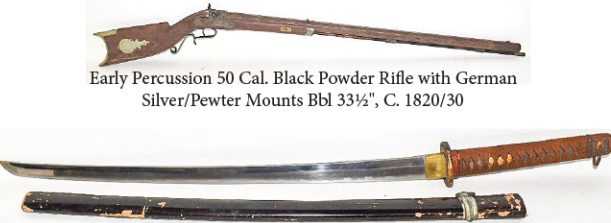

Japanese Katana with Military Mounts (Signed) 19/20th C., Blade L. 25 1/4", Overall L. 36 1/2"