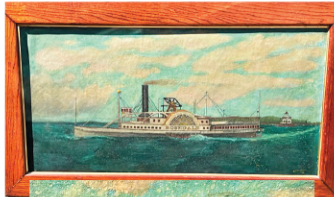

SPRING ESTATES AUCTION

Sunday, April 30th 2023 • 1:00pm

Preview day of auction, 9am-1pm

Rockland Elks Lodge • 210 Rankin St. • Rockland, Maine

Early set of 6 ladderback rush seat chairs

Gebruder Fleishmann tin wind-up toy steamship, 13in.

Glazed multi-colored redware milk pitcher, 13in. tall

Early Chinese ivory brush pot, 4in. tall

Early American open top cupboard, 38in.w, 73in.t

Important oil of the sidewheeler ROSEDALE signed W.F. Hutchinson dated 1898, 18in.x 36in.

Rare 1806 half eagle gold coin, ex. condition

19th c. wooden canteen dated 1866, 9in tall

Fine 14k gold and black onyx bracelet, 22dw. t.

U.S. gold coins

4. Oil of the ship Grace Ross, signed R.E.Nickerson, 22in.x 30in.

W C Scott Sons percussion .12 gauge shotgun, 30in. barrel

Early American 2 drawer blanket chest in old blue paint, 36in. w

Civil War General tin type image, 2.5in.x 4in.

African American Folk Art stocking doll, 20in.