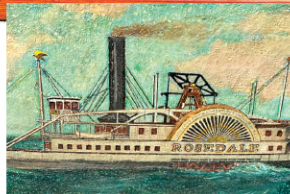

SPRING ESTATES AUCTION

Sunday, April 30th 2023 • 1:00pm

Preview day of auction, 9am-1pm

Rockland Elks Lodge • 210 Rankin St. • Rockland, Maine

Early set of 6 ladderback rush seat chairs

Gebruder Fleishmann tin wind-up toy steamship, 13in.

Glazed multi-colored redware milk pitcher, 13in. tall

Early Chinese ivory brush pot, 4in. tall

Early American open top cupboard, 38in.w, 73in.t

Important oil of the sidewheeler ROSEDALE signed W.F. Hutchinson dated 1898, 18in.x 36in.

Rare 1806 half eagle gold coin, ex. condition

19th c. wooden canteen dated 1866, 9in tall

Fine 14k gold and black onyx bracelet, 22dw. t.

U.S. gold coins

4. Oil of the ship Grace Ross, signed R.E.Nickerson, 22in.x 30in.