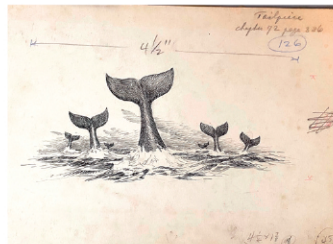

MAIN STREET AUCTION & ESTATE LIQUIDATORS • ART PAPPAS

AUCTION

Sunday April 23 @ 11:00am

Unreserved Online at Liveauctioneers.com & Bidsquare.com

Preview Saturday April 22, 11:00-3:00
or by appointment April 19, 20, 21 (text 203-233-1736)

161 Main St S, Woodbury CT

Private collection from Woodbury, Newtown and Southbury Estates incl. Early American and MCM Antiques, furniture, folk art, accessories, signs, advertising, paintings, prints, lamps and lighting, oriental rugs, architectural elements, porcelain, and more.

Highlights include: Woodbury CT Step top Highboy(restored), 18th c Pie-crust tea table, Pr Portraits att Erastus Salisbury Field, 18th C New England Settle, QA Tea tables, Jersey Central Railroad Station Clock, Santos Figures, Rock-Ola Jukebox, Rolltop desk, 2 Brutalist Bedroom Sets, Sterling Silver English Desk Set, Hermes Ashwood Bicycle, Massive oval pewter plate, pr brass sconces, Stickley Brothers Mission Oak Desk, Keilwer Zinnfiguren lead

soldiers, stoneware crock w bird, Antique Icons, Asian lamps, cloisonee Architects desk from the estate of an artist that worked for Alexander Calder in the 1960's and 70's.

Art Includes: Original Picasso Linocut, Pablo Picasso, Spanish Colonial Madonna and Child Oil on Canvas, Lowell Nesbitt, Moshe Gat, F. Gross, Leland Gustavson, Robert Kipniss, Fidel Bofill, H Stehlin, GP Davis, Donald Gelb, Grace Fitzpatrick, Yukio Fukuzaw, beulah stevenson, Marvel Superheroes Poster 1971, Henry Barnard Chalen, T. Bailey,

Anton Otto Fisher (8 original illustrations from Moby Dick, 1949)

This sale is online only at Liveauctioneers.com and Bidsquare.com

Main Street Auction | 161 Main St S | Woodbury CT 06798 | (203)233-1736

<https://www.liveauctioneers.com/auctioneer/5606/main-street-auctions-and-estate-liquidators/>