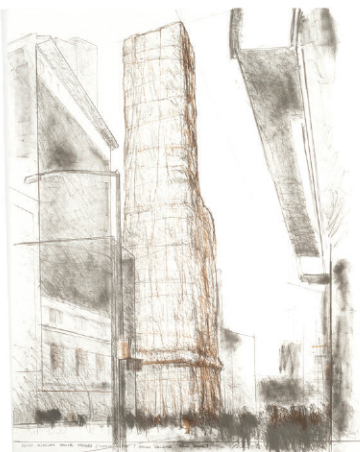

www.michaans.com

(800) 380-9822 • (510) 740-0220

Gallery Showroom: 2751 Todd Street, Alameda, CA 94501

Annex Showroom: 2701 Monarch Street, Alameda, CA 94501

Bond #713939