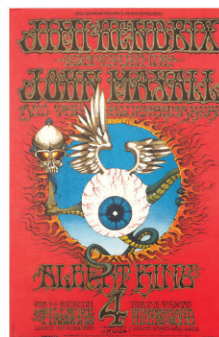

Jimi Hendrix Experience
Albert King BG-105 Poster,
Rick Griffin.
Estimate: $800 / 1,200

PAUL STRAND
(American, 1890-1976)
"The Mexican Portfolio"
Da Capo Press, 1967
Estimate: $5,000 / 7,000