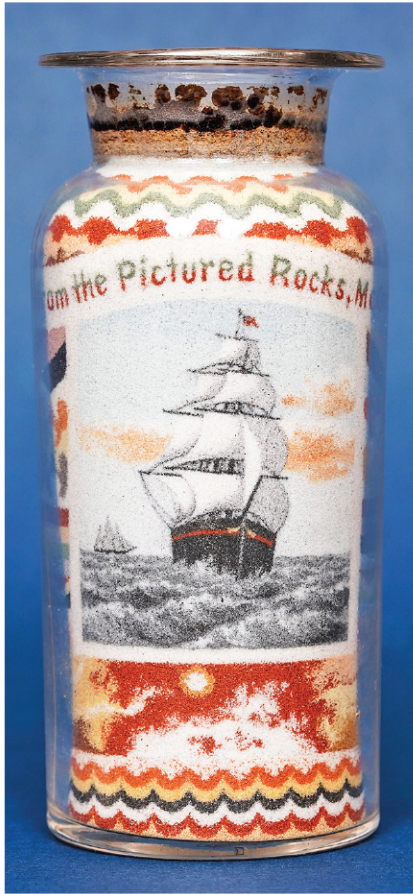

Andrew Clemens