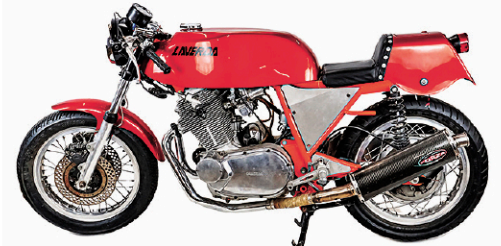

1947 Mexican 50 Pesos Gold Coin

Eric Tobin (1958-) VT Landscape

Set of 8 Neils Otto Moller Chairs

Men's 1.75 ct Diamond Solitaire Ring

1964 Beatles Bobb'n Head Figures

1975 Fender Telecaster Custom Electric Guitar

Jul Hugler Rock Crystal Dia & Emerald Floral Brooch

Pair of 2 ct Diamond Stud Earrings

Leica Q (Typ116) Full Frame Compact Digital Camera

1974 Laverda SF2 Custom Racing Motorcycle

Merrills Auctioneers and Appraisers is pleased to offer mid century modern & antique furniture, paintings and prints, fine jewelry, glass, china, silver, oriental rugs, vintage pocket watches & wristwatches, and accessories from several area homes & estates, including pieces from the estate of well-known surgeon Guy W. Leadbetter, Jr. M.D. of Cambridge, VT.

Of special interest are several vintage motorcycles, including a Laverda custom SF2 racing bike, a Ducati 900S, a BMW GS1000, a Yamaha RZ 350, an Aprilia 250RS, a 1993 Saab 900 ltd edition automobile, a 1994 Boston Whaler 14' motorboat with engine & trailer, and a John Deere 3039R compact tractor with 320R front end loader attachment.