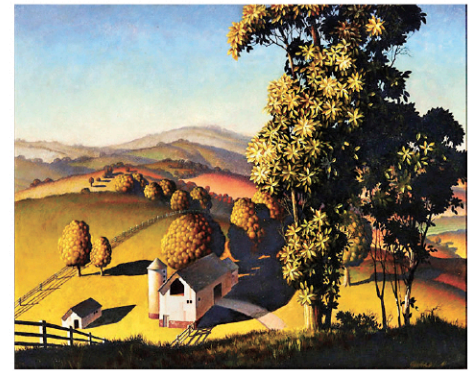

Roy Lichtenstein 'Pyramids' Pencil Signed Lithograph Published by the artist for the Print Collectors of the Kansas City Friends of Art, 1969

An Iconic Arne Jacobsen Egg Chair Dated 1969

Roy Lichtenstein (1923-1997) Pencil Signed Lithograph Dated 1964

Barbara Mueller (B. 1937) Airbrushed Watercolor and Stencil

Walter Simpson Parke (1909-1994) Oil on Mounted Canvas in Frame by the Artist

Salvador Dali, Changes in Great Masterpieces, Six Signed Lithographs Authenticated by Field

Cornels Vreedenburgh (1880 -1946) Oil on Panel

Milo Baughman Rotating Rosewood Cocktail Table Circa 1968

Bruce Beasley (Born 1939)

Walter Simpson Parke (1909-1994) Oil on Mounted Canvas Dated 1942

'The Race' and Ten Other Rare Thomas Hart Benton Pencil Signed Lithographs

A Fine Pair 19th Century Sioux Beaded Possible Bags

Pictorial Hooked Rug Approximately 35 Inches Square

One of Two Salvador Dali Illustrated Portfolios Circa 1958

**Soulis Auctions**  
**Lone Jack, Missouri • 816.697.3830 • www.SoulisAuctions.com**  
 Nationwide Shipping and Free Local Delivery available.