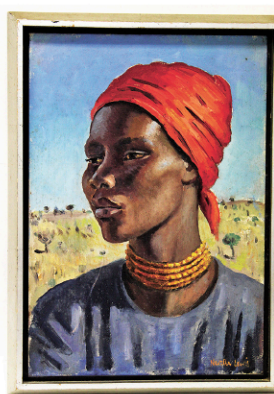

**WEDNESDAY, June 7 at 10AM**

Inspection: Tuesday, June 6 from 1- 4 pm  
and one hour before sale on Wednesday

In the late 19th and early 20th Centuries the greatest names in Newport Society were Wetmore and Widener. The Wetmores owned "Chateau sur-Mer, and the Wideners owned "Miramar". This sale will feature articles from these two mansions, including a quantity of the finest silk linen we have ever seen. However, our favorite piece in the auction is a tallcase clock with a Nantucket provenance (Coffin, Slocum families) having a painted dial reading "Warranted by Ezra Kelly". Key has a whalebone knob. A seachest with a legend of its voyages is also from Nantucket. The auction's top price may be for a Serapi carpet, 11' x 13' 9", consigned by a member of the duPont family, who also contributed several Heriz rugs and two large Marshall Johnson seascapes. Silver is strong, with a Gorham "Buttercup" dinner service for 24 leading the way. The sale also features fine furniture from "Bonniecrist", including mottled marble commodes, Parisian looking glasses and paintings on scrim. Other offerings are ship models, garden statues, Louis Vuitton items, stained glass windows, auto and airplane accessories (to be sold at 12:30), and a variety of old artifacts from these estates. Artists represented: S.R. Burleigh (2); Y.A. Douthitt on scrim; Stephen Hopkins Hansel; R. Grosvenor; Marshall Johnson (2); J.M. Lewis; Neville Lewis (2); Louis Papaluca; Eveline Roberge (7); J.H. Wheeler (4); Mabel Woodward; Alexander Wyant (4); Luis Kronberg; Jules Herve; J.P. Dubord

F. Douthitt, H: 6'

Marshall Johnson, 22' x 40"

Shadow box, 40"

Alexander Wyant, o/c 15" x 24"

w/c M. Woodward, w/c 9' x 12'

"Warranted by Ezra Kelly"

Neville Lewis

Painted wood, H: 4 ft.

o/c 14" x 20", L. Papaluca

On Porcelain