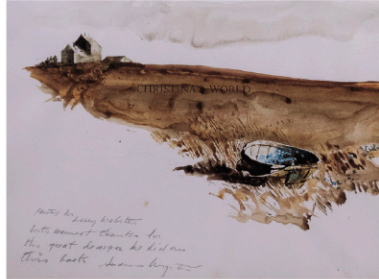

INCLUDING WORKS BY
THE WYETHS!

3122 JAMIE WYETH
original watercolor remarque,
from *The Black Arrow*

3115 ANDREW NEWELL WYETH
original watercolor remarque

3164 ETEL ADNAN
oil on canvas, signed & dated

CONTEMPORARY
SCULPTURE