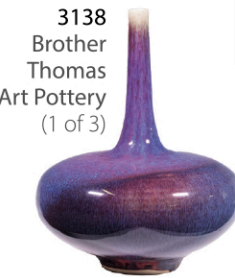

30+ WHITE MOUNTAIN
PAINTINGS IN DAY 2!

2097 WILLIAM PRESTON PHELPS
Mount Monadnock, NH
oil on canvas, signed

2138 Folk Art Fireboard
with colloquial oil painting
initialed "AB"

3157 AUGUSTE HERBIN
oil on linen, signed

3138
Brother
Thomas
Art Pottery
(1 of 3)

3127 BRADLEY M. PRESCOTT
wood assemblage in black
paint (1 of 4)

2136 Chippendale
Mahogany Card Table

3205 Lalique Art Glass
Mantel Clock

2096 RALPH ALBERT BLAKELOCK
From *Dummerston Mountain*,
W. Brattleboro (Vermont)