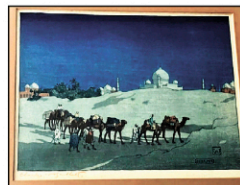

1 of 2 Charles W. Bartlett woodblock print in color Taj Mahal from desert (other is Kyoto)