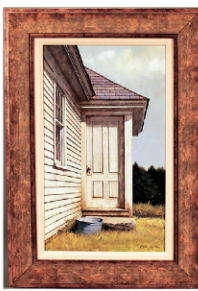

Douglas

ESTATE AUCTION

THE ESTATE OF CHRISTOPHER S. MANIATTY

SINGLE OWNER SALE

FRIDAY

JUNE 16th AT 6 PM

FINE ART: Over 100 works of art including: **PAINTINGS:** Important western painting "A Road to Taos" Oscar Berninghaus (24 x 36), A. Hale Johnson (10 including fine examples), William Lester Stevens, Stephen G. Maniatty (25+ including award winning examples), Aldro T. Hibbard (2), Frederick J. Waugh (3), Willis Seaver Adams (2), Thomas S. Steel, Tim Engelland, Grant Simon (2), David A. Dickinson (3), Harold Bruel, Stanley Wyatt, Diane Peterson, Scott Prior, Grace Collier, N. Pizoumoff (3), Mark Andres, Chinese Pith paintings (4). **PRINTS:** Charles Wald Spector (2), Dayrl V. Storrs, After Fra Bartolommeo, Don Swann, Otto Henry Bacher, Tim Engelland (3), Nanette Vonnegut, several unsigned and illegibly signed examples.

BRONZES: A fine bronze of Alice Kurtz (Whiteman) by Samuel Aloysius Murry along with the plaster cast and a portrait of the sitter by Frederick Judd Waugh and the necklace she wore for the sitting.

STERLING: 133 pc. set "King", 48 pc. set "King", 43 pc. Lunt "William & Mary", 3 pc Gorham tea set,