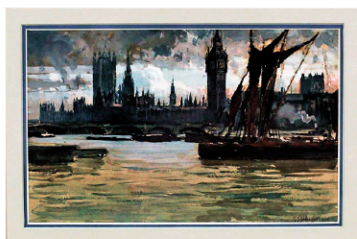

Douglas

ESTATE AUCTION

THE ESTATE OF CHRISTOPHER S. MANIATTY

SINGLE OWNER SALE

FRIDAY

JUNE 16th AT 6 PM

FINE ART: Over 100 works of art including: **PAINTINGS:** Important western painting "A Road to Taos" Oscar Berninghaus (24 x 36), A. Hale Johnson (10 including fine examples), William Lester Stevens, Stephen G. Maniatty (25+ including award winning examples), Aldro T. Hibbard (2), Frederick J. Waugh (3), Willis Seaver Adams (2), Thomas S. Steel, Tim Engelland, Grant Simon (2), David A. Dickinson (3), Harold Bruel, Stanley Wyatt, Diane Peterson, Scott Prior, Grace Collier, N. Pizoumoff (3), Mark Andres, Chinese Pith paintings (4). **PRINTS:** Charles Wald Spector (2), Dayrl V. Storrs, After Fra Bartolommeo, Don Swann, Otto Henry Bacher, Tim Engelland (3), Nanette Vonnegut, several unsigned and illegibly signed examples.

BRONZES: A fine bronze of Alice Kurtz (Whiteman) by Samuel Aloysius Murry along with the plaster cast and a portrait of the sitter by Frederick Judd Waugh and the necklace she wore for the sitting.

STERLING: 133 pc. set "King", 48 pc. set "King", 43 pc. Lunt "William & Mary", 3 pc Gorham tea set,