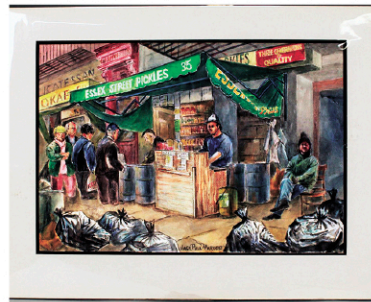

Douglas

ANTIQUQUE AUCTION

FRIDAY, JUNE 23 AT 6 P.M.

Fine Art: Paintings: A. Hale Johnson (2) Stephen G. Maniatty, Dennis Sheehan, Agnes M. Cowieson, Elton E. Thresher (25) Ray T. Platt, Arthur T. Williamson, Jack Paul Maroon (15), Ben Drabek (10), Elice Pieropan (2), Francis Ross(4), Piet Van Beek (2), **Prints:** 6 Japanese woodblocks by Utagawa Hiroshige, large folio "Review of the Mass. Vol. 1859" Ben Shahn, Jacques Villon, Ruth Weisberg, Barry Moser, Tavik F. Simon, Diane Balaban, Norman Rockwell, Paul Klee poster, **Sculpture:** Anton Nelson (spelter), small cougar.

Furniture: Early: painted continental trunk, Sheraton stand, English chest, **Victorian:** 25 drawer map case, 2 walnut cylinder secretaries, 12 drawer country store cabinet, thin display cabinet, mirror back cabinet, walnut round dining table, settee and 2 part bookcase, **Custom:** George Zee camphorwood chest, **Modern:** Cherry table and 6 chairs, 7 drawer Teak Danish chest (Mogens Kold), Teak flat top

U.S. Currency: An outstanding collection of 125 lots of early examples \$1 to \$100, gold and silver certificates, Colonial and Fractional Currency including early issues, Confederate (\$2-\$500), Lottery note, Georgia Bond, and more.