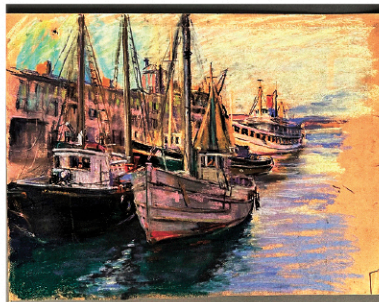

Douglas

ANTIQUQUE AUCTION

FRIDAY, JUNE 23 AT 6 P.M.

Fine Art: Paintings: A. Hale Johnson (2) Stephen G. Maniatty, Dennis Sheehan, Agnes M. Cowieson, Elton E. Thresher (25) Ray T. Platt, Arthur T. Williamson, Jack Paul Maroon (15), Ben Drabek (10), Elice Pieropan (2), Francis Ross(4), Piet Van Beek (2), **Prints:** 6 Japanese woodblocks by Utagawa Hiroshige, large folio "Review of the Mass. Vol. 1859" Ben Shahn, Jacques Villon, Ruth Weisberg, Barry Moser, Tavik F. Simon, Diane Balaban, Norman Rockwell, Paul Klee poster, **Sculpture:** Anton Nelson (spelter), small cougar.

Furniture: Early: painted continental trunk, Sheraton stand, English chest, **Victorian:** 25 drawer map case, 2 walnut cylinder secretaries, 12 drawer country store cabinet, thin display cabinet, mirror back cabinet, walnut round dining table, settee and 2 part bookcase, **Custom:** George Zee camphorwood chest, **Modern:** Cherry table and 6 chairs, 7 drawer Teak Danish chest (Mogens Kold), Teak flat top

U.S. Currency: An outstanding collection of 125 lots of early examples \$1 to \$100, gold and silver certificates, Colonial and Fractional Currency including early issues, Confederate (\$2-\$500), Lottery note, Georgia Bond, and more.