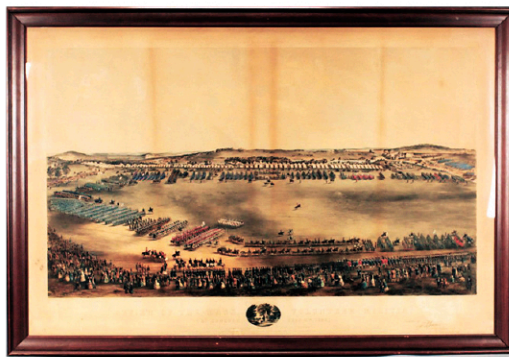

Douglas

ANTIQUQUE AUCTION

FRIDAY, JUNE 23 AT 6 P.M.

Fine Art: Paintings: A. Hale Johnson (2) Stephen G. Maniatty, Dennis Sheehan, Agnes M. Cowieson, Elton E. Thresher (25) Ray T. Platt, Arthur T. Williamson, Jack Paul Maroon (15), Ben Drabek (10), Elice Pieropan (2), Francis Ross(4), Piet Van Beek (2), **Prints:** 6 Japanese woodblocks by Utagawa Hiroshige, large folio "Review of the Mass. Vol. 1859" Ben Shahn, Jacques Villon, Ruth Weisberg, Barry Moser, Tavik F. Simon, Diane Balaban, Norman Rockwell, Paul Klee poster, **Sculpture:** Anton Nelson (spelter), small cougar.

Furniture: Early: painted continental trunk, Sheraton stand, English chest, **Victorian:** 25 drawer map case, 2 walnut cylinder secretaries, 12 drawer country store cabinet, thin display cabinet, mirror back cabinet, walnut round dining table, settee and 2 part bookcase, **Custom:** George Zee camphorwood chest, **Modern:** Cherry table and 6 chairs, 7 drawer Teak Danish chest (Mogens Kold), Teak flat top