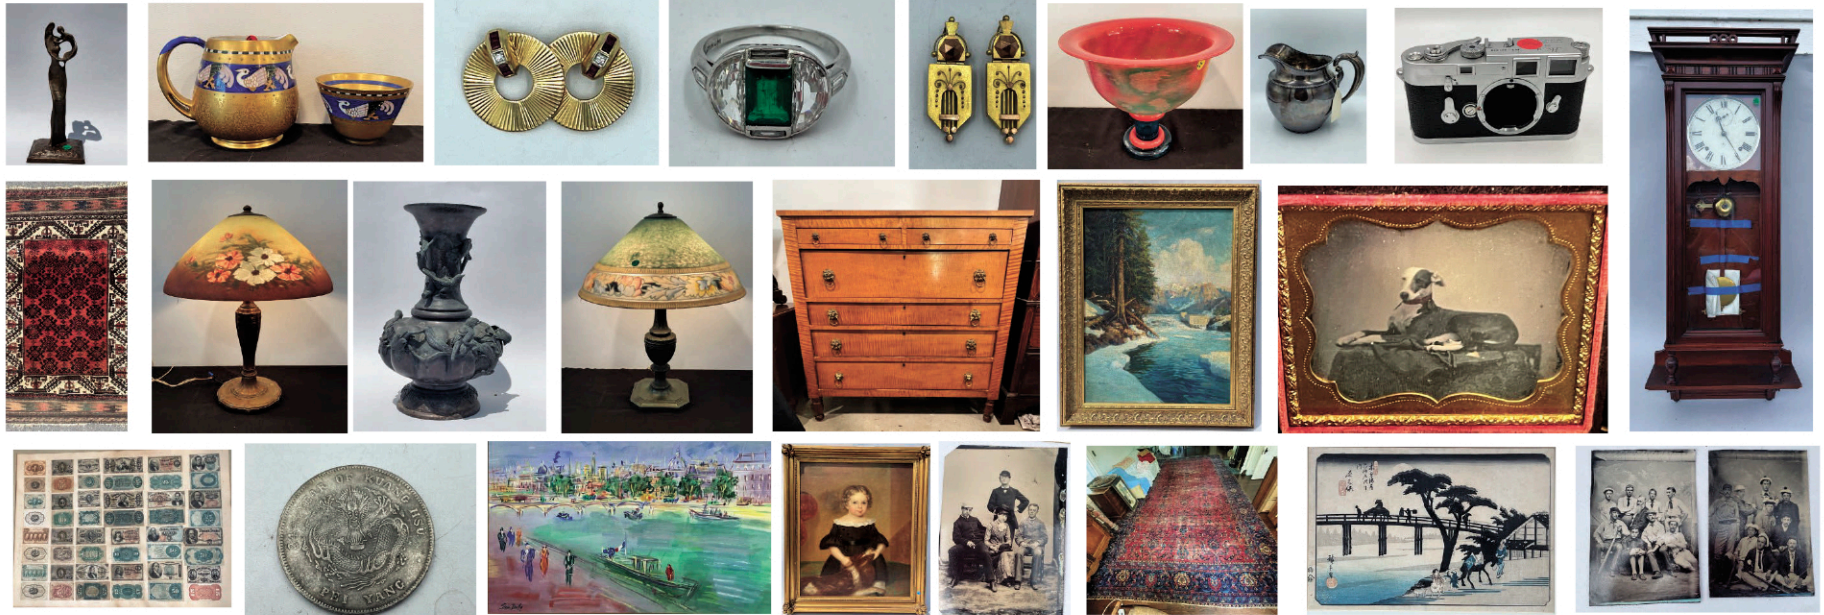

KIMBALLS SUMMER ANTIQUE AUCTION

SUNDAY JUNE 25TH AT 11AM

***THIS SALE INCLUDES A LARGE CAMERA COLLECTION, FINE JEWELRY, TOYS , EPHEMERA , AND MORE
PREVIEW THURSDAY JUNE 22ND -SATURDAY JUNE 24TH 1PM -4PM***

50 LOTS OF FINE JEWELRY INCLUDES 2 CARAT EMERALD AND DIAMOND RING , 14K GOLD ENAMELED MATCHBOX , AND MORE.
60 LOTS OF STERLING SILVER, COIN AND STAMP COLLECTIONS INCLUDE ANCIENT COINS .

FURNITURE AND ACCESSORIES INCLUDE TIGER MAPLE CHEST, TIGER MAPLE TABLE, BIRDSEYE MAPLE SWELLFRONT CHEST, FRENCH PROVINCIAL SERVER, FRENCH LOWBOY WORK TABLES , ANTIQUE LAMPS, WALNUT CHAIRS, SESSIONS LONG DROP CLOCK , CASED CARRIAGE CLOCK, CHINESE BRONZES, PAIRPOINT LAMPFINE PORCELAINS, WATERFORD CRYSTAL, TOYS, THE BEST CRAZY QULIT , PALACE SIZE ANTIQUE PERSIAN RUGS MORE

CAMERAS AND EARLY PHOTOGRAPHY INCLUDES 150 LOTS OF HIGH END PROFESSIONAL CAMERA EQUIPMENT, A VERY RARE DA-GUERREOTYPE OF A DOG, A PHOTO ALBUM OF THE HAMPTONS, A PHOTO ALBUM OF THE WEST , TINTYPES OF BASEBALL TEAM , BOOKS ON PHOTOGRAPHY, EARLY CORRESPONDENCE, AND MORE

ARTWORK INCLUDES 2 JEAN DUFY WATERCOLORS, 14 EARLY JAPANESE WOODBLOCK PRINTS, PAPUA NEW GUINEA WOOD CARVINGS , AN EARLY AMERICAN FOLK PORTRAIT OF A GIRL WITH A DOG,

---

**LIVE PREVIEW AVAILABLE! NO IN PERSON BIDDING FOR THIS SALE . LEFT /PHONE BIDS 20% B.P. OR BID AT
LIVEAUCTIONEERS.COM OR INVALUABLE.COM. 25% BP ALL SALES FINAL. MASS LICENSE #2404.**

65 MAIN STREET , HATFIELD MASS 01038.

413-549-8300 KIMBALLSAUCTIONS@GMAIL.COM

KIMBALLSAUCTION.COM