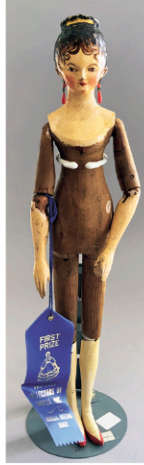

American Cloth: Columbia, Kamkins, Alabama, Izannah Walker (Prof. Restoration); French: FG, Jumeaux: Portrait, E7J, Tetes, SFBJ; Bru Jne R, Kissing, Mascotte, Paris Bebe, Fr. Fashions: Wood Body, Huret, Rohmer, Poupee Modele; Steiners-A, Waltzing, Kicking Steiner w/Petit Label; Lambert Automaton; S&H; K*R 117, 126, 101, 112, Elise, K*R Stockinette; Chinas & Parians: Brown-eyed, Pink tint, KPM, Slit-head Bald, Exposed ears, Glass-eyed, Victoria, Nymphenburg, Googlies; Heubach, Characters; Half dolls; K.Kruse (wide hip), Schoenhut: Fritz, Carved Hair, Bonnet, Circus, Max-Moritz; All-Bisque; 2 Britiany Shell Dolls under Domes; Early Dolls: Tuck Comb, Wood, Milliner's Models, Peddlers, Wax, Fortune Tellers, Carton