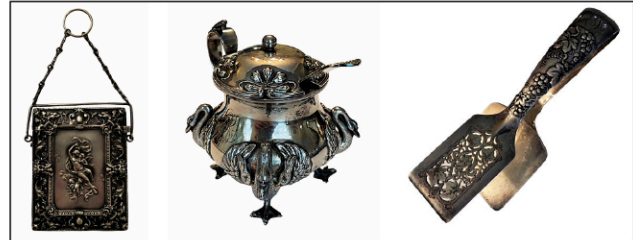

PHONE AND ABSENTEE BIDS ALWAYS ACCEPTED AND WELCOME

www.coylesauction.com

Charles Harry Eaton oil on panel 18"x24"

Beautiful pair of 23" Chinese Celadon ground vases

Antique Chippendale tall chest

Jacobean carved bench

Pair of Chinese hardstone lamps

6 Rosewood Anglo-Indian carved antique chairs

Set of 6 MCM dining chairs by Bill Stephens for Knoll and other MCM furniture

Sterling Silver including Tiffany

We are pleased to offer a Fine Two Session Antique Estates Auction featuring fine eclectic and quality selection of Antique American, English and French style furniture, fine porcelain and pottery, orientalia, nice silver, fine jewelry, and much more drawn from Milton, Westwood, E.Boston, New England farmhouse and items from Dr. home in Cambridge with selected additions. *Items from local estates arrive after flyer deadline. Many diversified and fresh to the market offerings*