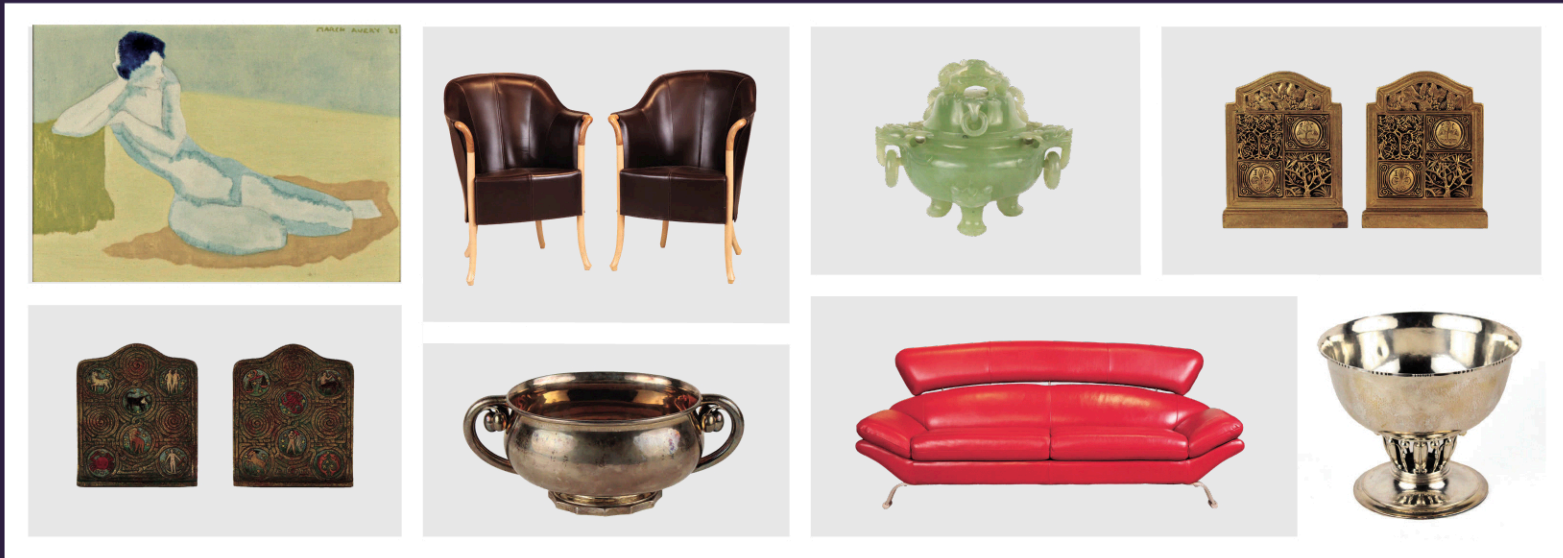

PREVIEW/PRE-BID: **JUL 12 - JUL 27.** AT NYEANDCOMPANY, INVALUABLE, LIVEAUCTIONEERS AND BIDSQUARE.
VISIT: **JUL 17 - JUL 26.** AT BLOOMFIELD NEW JERSEY GALLERY, 20 BEACH STREET, 07003, 10AM-4PM WEEKDAYS.

March Avery (American, b. 1932), Modern Blue Figure, 1963, Oil on Canvas; Pair of Giorgetti "Progetti" Club Chairs; Pale Green Hardstone Covered Censer; Pair of Tiffany Studios Gilt Bronze Book Ends in Bookmark Pattern; Pair of Tiffany Studios Enameled and Gilt Bronze Zodiac Book Ends, 1899-1918; Georg Jensen Silver 501 "Cherry" Centerpiece Bowl; Modern Chrome and Red-Leather Sofa; Georg Jensen Silver 19A "Louvre" Bowl