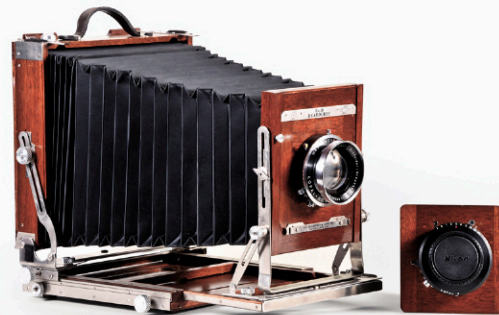

Early 20th century Black Forest carved hall tree with bears

A large collection of early portraits including post-mortem and Civil War

Gibson model K1 mandocello

A Diamond Dyes store display chromolithographed cabinet

Les Pains de Picasso silver print by Robert Doisneau

A mid 20th century Mobilgas Special pump globe

8 x 10 view camera by Deardorff signed by Cole & Paulette Weston

**Saturday, August 5th**  
Starting at 11:30am, Preview at 8am  
In-Person Attendance Welcome  
80 Raymond Rd, Candia NH  
[www.schmitt-horan.com](http://www.schmitt-horan.com)  
[sales@schmitt-horan.com](mailto:sales@schmitt-horan.com)  
**603.432.2237**  
20% Buyer's Premium  
NH Auctioneer's License Daniel Horan #5060