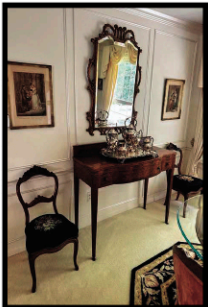

**Auctioning for the Estate of Alice L. Albino - Furniture:** Auctioning for the Estate of Alice L. Albino-Furniture: Eva Hepplewhite inlaid 3 drw. Server w/inlaid wood & back splash, sofas & chairs, Mahogany tea table, Mahogany tall stands, Burl 2 drw. Stand, Ethan Allen Cherry drop leaf end tables, Mahogany tilt top tea table, Mahogany Sheraton style upholstered sofa & armchair, Demilune Bronze mount table, Bronze mount table, pr. Of Rosewood Victorian Needlepoint chairs, pr. Of Walnut Victorian upholstered side chair, Empire rd. table w/Ormolu Brass mounts, Sun Burl wood liquor cabinet, White Curio mirrored back cabinet, Mahogany 3 drw. Dresser w/mirror, Fancy Iron & Brass single bed, Stick & ball chair, Cherry Bedroom set, 5 drw. Tall chest of drawers, triple dresser w/mirror & dbl. bed w/Spindled headboard w/spring & matt.; Mahogany Trefoil table, 2 upholstered side chairs, Burl sm. 4 drw. Chest, Mahogany dresser w/mirror, 4 Poster full size bed w/spring & matt.; 4 drw. Sm. Mahogany Chest of drawers w/slide out, Fancy Iron full size bed w/spring & matt.; Mahogany pedestal stand, Red side chair, Maple oval dinette table w/2 leaves & 5 Hitchcock Windsor Spindle style chairs; Mirrored top silver console table & silver mirror; Yellow upholstered sofa, floral swivel chairs, pr. Of end table w/drawers, Burlwood console server, wrought iron round table & 4 chairs, chaise lounge, settee, armchair & 3 stacking snack tables; TV cabinet for Big screen TV, High Wing back tufted arm chair, metal desk, 2 drw. Lateral file cabinet, metal shelves; **Collectibles:** Fancy Gilt mirror, Silverplated tea set, Gilt mirrored frames, Oriental style scatter rugs, Garden urns, concrete fountain w/cherub, Modern painting of Women w/roses, lots of pictures/prints & frames, Needlepoint, Art reference books, Fits & Floy "Renaissance" set of 8 Fine China w/Gold trim; Ralph Lauren Fine China, stemware, pressed glass, Beautiful China incl.-Dresden Women Figurines, HP China, Meissen Figurines, Herse & Vingardia Porcelain sculpture; Victorian Art glass, Steuben Matsunoko vase w/Cherries; HP Cups & Saucers; Royal Dux Chariot & 2 horses sculpture, Llardro figurine, English Kaiser Germany Figure of Man w/Bird; sm. Chinese fish bowl, Russian lacquered box, pr. Of cut-glass lamps, glass sculpture, 6 Early London Engraving prints by6 F. Wheatly, cast iron mantel clock, Royal Vienna sm. HP plate, Queen Louise Jewelry box, perfumes, Satin glass lamp, Fine Ladies clothes-sm. Petite w/handbags, shoes-size 6, Evening gowns, Fancy dresses & leather jacket; **Housewares:** Dehumidifier, microwave, plastic shelves, housewares, pots/pans, sm. Appliances, vacuums, hose container, 2 wicker chairs & table, plastic 2 dr. cabinet, Aluminum set ladder, lawn & garden tools, plus more! **Auctioning @11 AM:** Mary Vanderveer sgn. Oil painting on canvas of Women & Child & Spinning wheel 30"x40" not including 6" w frame-Born 1865; Eugene Boudins original drawings; 100% Wool Oriental rug from Nepal.