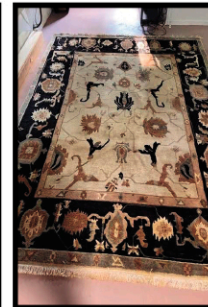

**Auctioning for the Estate of Alice L. Albino - Furniture:** Auctioning for the Estate of Alice L. Albino-Furniture: Eva Hepplewhite inlaid 3 drw. Server w/inlaid wood & back splash, sofas & chairs, Mahogany tea table, Mahogany tall stands, Burl 2 drw. Stand, Ethan Allen Cherry drop leaf end tables, Mahogany tilt top tea table, Mahogany Sheraton style upholstered sofa & armchair, Demilune Bronze mount table, Bronze mount table, pr. Of Rosewood Victorian Needlepoint chairs, pr. Of Walnut Victorian upholstered side chair, Empire rd. table w/Ormolu Brass mounts, Sun Burl wood liquor cabinet, White Curio mirrored back cabinet, Mahogany 3 drw. Dresser w/mirror, Fancy Iron & Brass single bed, Stick & ball chair, Cherry Bedroom set, 5 drw. Tall chest of drawers, triple dresser w/mirror & dbl. bed w/Spindled headboard w/spring & matt.; Mahogany Trefoil table, 2 upholstered side chairs, Burl sm. 4 drw. Chest, Mahogany dresser w/mirror, 4 Poster full size bed w/spring & matt.; 4 drw. Sm. Mahogany Chest of drawers w/slide out, Fancy Iron full size bed w/spring & matt.; Mahogany pedestal stand, Red side chair, Maple oval dinette table w/2 leaves & 5 Hitchcock Windsor Spindle style chairs; Mirrored top silver console table & silver mirror; Yellow upholstered sofa, floral swivel chairs, pr. Of end table w/drawers, Burlwood console server, wrought iron round table & 4 chairs, chaise lounge, settee, armchair & 3 stacking snack tables; TV cabinet for Big screen TV, High Wing back tufted arm chair, metal desk, 2 drw. Lateral file cabinet, metal shelves; **Collectibles:** Fancy Gilt mirror, Silverplated tea set, Gilt mirrored frames, Oriental style scatter rugs, Garden urns, concrete fountain w/cherub, Modern painting of Women w/roses, lots of pictures/prints & frames, Needlepoint, Art reference books, Fits & Floy "Renaissance" set of 8 Fine China w/Gold trim; Ralph Lauren Fine China, stemware, pressed glass, Beautiful China incl.-Dresden Women Figurines, HP China, Meissen Figurines, Herse & Vingardia Porcelain sculpture; Victorian Art glass, Steuben Matsunoko vase w/Cherries; HP Cups & Saucers; Royal Dux Chariot & 2 horses sculpture, Llardro figurine, English Kaiser Germany Figure of Man w/Bird; sm. Chinese fish bowl, Russian lacquered box, pr. Of cut-glass lamps, glass sculpture, 6 Early London Engraving prints by6 F. Wheatly, cast iron mantel clock, Royal Vienna sm. HP plate, Queen Louise Jewelry box, perfumes, Satin glass lamp, Fine Ladies clothes-sm. Petite w/handbags, shoes-size 6, Evening gowns, Fancy dresses & leather jacket; **Housewares:** Dehumidifier, microwave, plastic shelves, housewares, pots/pans, sm. Appliances, vacuums, hose container, 2 wicker chairs & table, plastic 2 dr. cabinet, Aluminum set ladder, lawn & garden tools, plus more! **Auctioning @11 AM:** Mary Vanderveer sgn. Oil painting on canvas of Women & Child & Spinning wheel 30"x40" not including 6" w frame-Born 1865; Eugene Boudins original drawings; 100% Wool Oriental rug from Nepal.