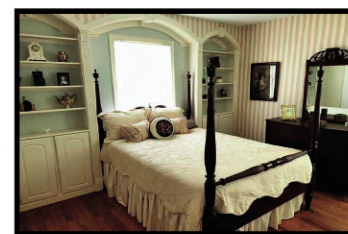

**Auctioning for the Estate of Alice L. Albino - Furniture:** Auctioning for the Estate of Alice L. Albino-Furniture: Eva Hepplewhite inlaid 3 drw. Server w/inlaid wood & back splash, sofas & chairs, Mahogany tea table, Mahogany tall stands, Burl 2 drw. Stand, Ethan Allen Cherry drop leaf end tables, Mahogany tilt top tea table, Mahogany Sheraton style upholstered sofa & armchair, Demilune Bronze mount table, Bronze mount table, pr. Of Rosewood Victorian Needlepoint chairs, pr. Of Walnut Victorian upholstered side chair, Empire rd. table w/Ormolu Brass mounts, Sun Burl wood liquor cabinet, White Curio mirrored back cabinet, Mahogany 3 drw. Dresser w/mirror, Fancy Iron & Brass single bed, Stick & ball chair, Cherry Bedroom set, 5 drw. Tall chest of drawers, triple dresser w/mirror & dbl. bed w/Spindled headboard w/spring & matt.; Mahogany Trefoil table, 2 upholstered side chairs, Burl sm. 4 drw. Chest, Mahogany dresser w/mirror, 4 Poster full size bed w/spring & matt.; 4 drw. Sm. Mahogany Chest of drawers w/slide out, Fancy Iron full size bed w/spring & matt.; Mahogany pedestal stand, Red side chair, Maple oval dinette table w/2 leaves & 5 Hitchcock Windsor Spindle style chairs; Mirrored top silver console table & silver mirror; Yellow upholstered sofa, floral swivel chairs, pr. Of end table w/drawers, Burlwood console server, wrought iron round table & 4 chairs, chaise lounge, settee, armchair & 3 stacking snack tables; TV cabinet for Big screen TV, High Wing back tufted arm chair, metal desk, 2 drw. Lateral file cabinet, metal shelves; **Collectibles:** Fancy Gilt mirror, Silverplated tea set, Gilt mirrored frames, Oriental style scatter rugs, Garden urns, concrete fountain w/cherub, Modern painting of Women w/roses, lots of pictures/prints & frames, Needlepoint, Art reference books, Fits & Floy "Renaissance" set of 8 Fine China w/Gold trim; Ralph Lauren Fine China, stemware, pressed glass, Beautiful China incl.-Dresden Women Figurines, HP China, Meissen Figurines, Herse & Vingardia Porcelain sculpture; Victorian Art glass, Steuben Matsunoko vase w/Cherries; HP Cups & Saucers; Royal Dux Chariot & 2 horses sculpture, Llardro figurine, English Kaiser Germany Figure of Man w/Bird; sm. Chinese fish bowl, Russian lacquered box, pr. Of cut-glass lamps, glass sculpture, 6 Early London Engraving prints by6 F. Wheatly, cast iron mantel clock, Royal Vienna sm. HP plate, Queen Louise Jewelry box, perfumes, Satin glass lamp, Fine Ladies clothes-sm. Petite w/handbags, shoes-size 6, Evening gowns, Fancy dresses & leather jacket; **Housewares:** Dehumidifier, microwave, plastic shelves, housewares, pots/pans, sm. Appliances, vacuums, hose container, 2 wicker chairs & table, plastic 2 dr. cabinet, Aluminum set ladder, lawn & garden tools, plus more! **Auctioning @11 AM:** Mary Vanderveer sgn. Oil painting on canvas of Women & Child & Spinning wheel 30"x40" not including 6" w frame-Born 1865; Eugene Boudins original drawings; 100% Wool Oriental rug from Nepal.