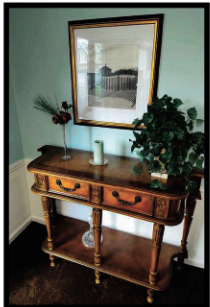

**Auctioning for the Estate of Alice L. Albino - Furniture:** Auctioning for the Estate of Alice L. Albino-Furniture: Eva Hepplewhite inlaid 3 drw. Server w/inlaid wood & back splash, sofas & chairs, Mahogany tea table, Mahogany tall stands, Burl 2 drw. Stand, Ethan Allen Cherry drop leaf end tables, Mahogany tilt top tea table, Mahogany Sheraton style upholstered sofa & armchair, Demilune Bronze mount table, Bronze mount table, pr. Of Rosewood Victorian Needlepoint chairs, pr. Of Walnut Victorian upholstered side chair, Empire rd. table w/Ormolu Brass mounts, Sun Burl wood liquor cabinet, White Curio mirrored back cabinet, Mahogany 3 drw. Dresser w/mirror, Fancy Iron & Brass single bed, Stick & ball chair, Cherry Bedroom set, 5 drw. Tall chest of drawers, triple dresser w/mirror & dbl. bed w/Spindled headboard w/spring & matt.; Mahogany Trefoil table, 2 upholstered side chairs, Burl sm. 4 drw. Chest, Mahogany dresser w/mirror, 4 Poster full size bed w/spring & matt.; 4 drw. Sm. Mahogany Chest of drawers w/slide out, Fancy Iron full size bed w/spring & matt.; Mahogany pedestal stand, Red side chair, Maple oval dinette table w/2 leaves & 5 Hitchcock Windsor Spindle style chairs; Mirrored top silver console table & silver mirror; Yellow upholstered sofa, floral swivel chairs, pr. Of end table w/drawers, Burlwood console server, wrought iron round table & 4 chairs, chaise lounge, settee, armchair & 3 stacking snack tables; TV cabinet for Big screen TV, High Wing back tufted arm chair, metal desk, 2 drw. Lateral file cabinet, metal shelves; **Collectibles:** Fancy Gilt mirror, Silverplated tea set, Gilt mirrored frames, Oriental style scatter rugs, Garden urns, concrete fountain w/cherub, Modern painting of Women w/roses, lots of pictures/prints & frames, Needlepoint, Art reference books, Fits & Floy "Renaissance" set of 8 Fine China w/Gold trim; Ralph Lauren Fine China, stemware, pressed glass, Beautiful China incl.-Dresden Women Figurines, HP China, Meissen Figurines, Herse & Vingardia Porcelain sculpture; Victorian Art glass, Steuben Matsunoko vase w/Cherries; HP Cups & Saucers; Royal Dux Chariot & 2 horses sculpture, Llardro figurine, English Kaiser Germany Figure of Man w/Bird; sm. Chinese fish bowl, Russian lacquered box, pr. Of cut-glass lamps, glass sculpture, 6 Early London Engraving prints by6 F. Wheatly, cast iron mantel clock, Royal Vienna sm. HP plate, Queen Louise Jewelry box, perfumes, Satin glass lamp, Fine Ladies clothes-sm. Petite w/handbags, shoes-size 6, Evening gowns, Fancy dresses & leather jacket; **Housewares:** Dehumidifier, microwave, plastic shelves, housewares, pots/pans, sm. Appliances, vacuums, hose container, 2 wicker chairs & table, plastic 2 dr. cabinet, Aluminum set ladder, lawn & garden tools, plus more! **Auctioning @11 AM:** Mary Vanderveer sgn. Oil painting on canvas of Women & Child & Spinning wheel 30"x40" not including 6" w frame-Born 1865; Eugene Boudins original drawings; 100% Wool Oriental rug from Nepal.