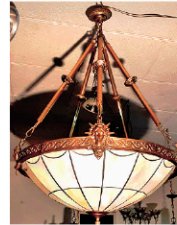

Lot # 126 - As seen in some movies, Lady Liberty chandelier