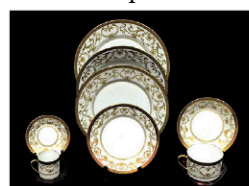

Baccarat "Harcourt" 30 pcs

Lalique "Champs-Elysees", 17" l.

Limoges gilt, 90 pcs

Reginald Nickerson, oil, 23" h.

Maison Bagues rock crystal

Antique Persian, 6' x 4'

18th C. American

19th C. New England