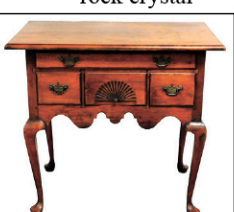

Baccarat "Harcourt" 30 pcs

Lalique "Champs-Elysees", 17" l.

Limoges gilt, 90 pcs

Reginald Nickerson, oil, 23" h.

Maison Bagues rock crystal

Antique Persian, 6' x 4'

18th C. American

19th C. New England

Eldred Wheeler, Connecticut lowboy and Dunlap chest on chest-on-frame

Antique Persian, 6' x 4'

Wolf Kahn, litho, 18" h.

TERMS: IN-PERSON AUCTION AUDIENCE
 Auction begins at 5:30 PM. In addition to live bidding, Winter Associates will accept absentee and phone bids with a 23% Buyer's Premium and live online bidding will be available on Invaluable.com and Liveauctioneers.com with a 28% Buyer's Premium. A 3% discount is available to buyers with cash and approved checks. After the auction, pickup will be by appointment only, please email or call ahead and we will do our best to accommodate you.