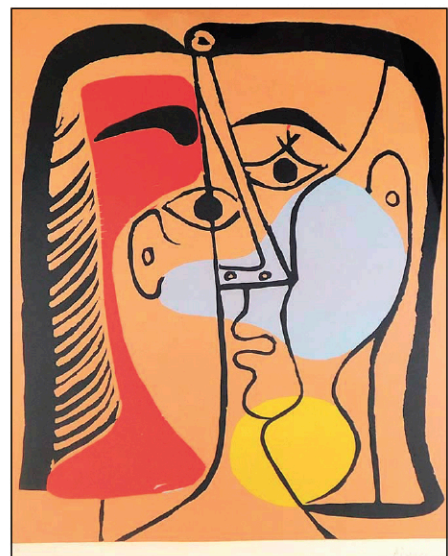

Graff, Washbourne & Dunn sterling silver suite, 39 pcs, Belle Epoque style pattern, patented 1909

Canton enamel on metal, Qing Dynasty, 10" diam. & 6" h.

Martele with gems, Specials & Samples photobook 1899

Picasso "Grand Tete; Portrait de Jacqueline au cheveux lisses", 1962, linocut, ed. 50

Chinese Export Hong Kong silver, dragon motif, 19" l.

Richard Serra, litho, 9" h.

Budd Hopkins, oil, 84" h.

Max Gimblett, 1 of 2, 19" h.