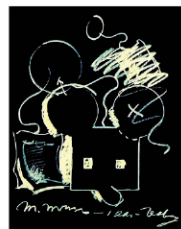

Picasso "Grand Tete; Portrait de Jacqueline au cheveux lisses", 1962, linocut, ed. 50

Chinese Export Hong Kong silver, dragon motif, 19" l.

Richard Serra, litho, 9" h.

Budd Hopkins, oil, 84" h.

Max Gimblett, 1 of 2, 19" h.

Jose Pancetti, oil, 20" h.

Samurai sword, late 19th/ early 20th C.

Nakagawa, mixed media, 30" h.

Oldenburg, 1965 screenprint

Jim Dine "The Swimmer"

Salviati, Venetian, 30+ pcs

Lamm for Dresden, Royal Vienna, etc.