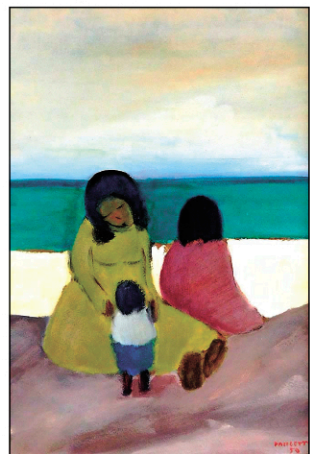

Picasso "Grand Tete; Portrait de Jacqueline au cheveux lisses", 1962, linocut, ed. 50

Chinese Export Hong Kong silver, dragon motif, 19" l.

Richard Serra, litho, 9" h.

Budd Hopkins, oil, 84" h.

Max Gimblett, 1 of 2, 19" h.

Jose Pancetti, oil, 20" h.

Samurai sword, late 19th/ early 20th C.

Nakagawa, mixed media, 30" h.

Oldenburg, 1965 screenprint

Jim Dine "The Swimmer"

Salviati, Venetian, 30+ pcs

Lamm for Dresden, Royal Vienna, etc.