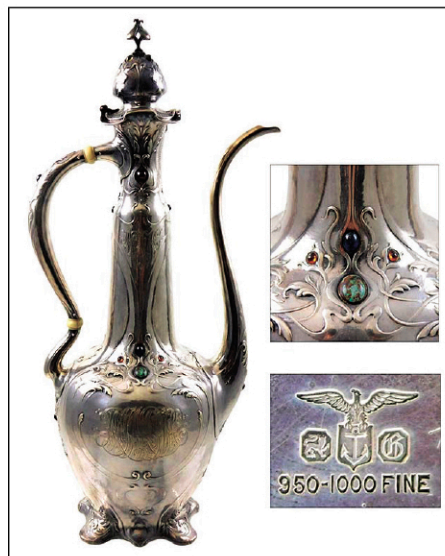

Graff, Washbourne & Dunn sterling silver suite, 39 pcs, Belle Epoque style pattern, patented 1909

Canton enamel on metal, Qing Dynasty, 10" diam. & 6" h.

Martele with gems, Specials & Samples photobook 1899