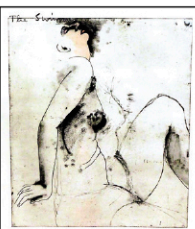

Jose Pancetti, oil, 20" h.

Samurai sword, late 19th/ early 20th C.

Nakagawa, mixed media, 30" h.

Oldenburg, 1965 screenprint

Jim Dine "The Swimmer"

Salviati, Venetian, 30+ pcs

Lamm for Dresden, Royal Vienna, etc.