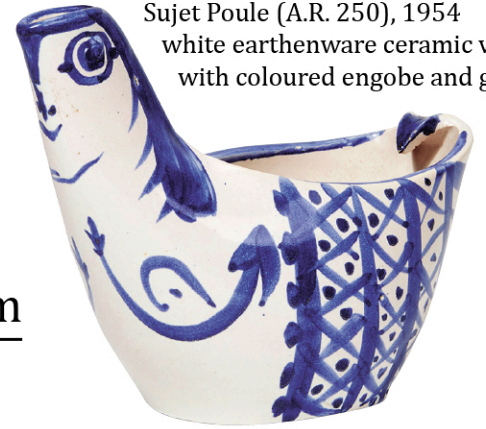

# ANDREW JONES AUCTIONS

AUCTIONEERS & APPRAISERS

An Italian Neoclassical pietra dura inset  
parcel ebonized and gilt center mahogany  
table early 19th century

## Design for the Home & Garden

Wednesday, September 27 at 10am

An Italian  
terracotta bust  
of Saint Benedict  
16<sup>th</sup> century

Pablo Picasso (Spanish, 1881-1973)  
Sujet Poule (A.R. 250), 1954  
white earthenware ceramic vessel  
with coloured engobe and glaze

An American linen and needlework  
sampler panel probably Philadelphia  
early 19th century

A Tucker and Hemphill  
porcelain pitcher  
circa 1835

Louise Nevelson  
(Russian/American, 1899-1988)  
Cryptic #68  
painted wood construction

A Victorian sterling  
silver mounted  
glass claret jug  
Designed by  
Christopher Dresser  
Hukin & Middleton,  
London, 1894

A Queen Anne burr  
yewwood secretary cabinet  
early 18th century

A group of six  
Safavid cuerda  
seca ceramic tiles  
17<sup>th</sup>/18<sup>th</sup> century