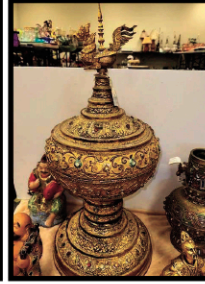

Auctioning-Furniture: Marquetry style wardrobe & marble top, Inlaid bow front Germain sideboard, Mahogany 4 drw. Cabinet w/bookcase top, Oriental umbrella stand, Inlaid Mahogany stand, Needlepoint armchair, Victorian marble top stand; **Collectibles/Glassware:** Early 3-wheel child's bicycle, 2 seated tricycle, lg. painting of Businessman sgn. By Syr. Artist, Child Folk Art chair covered w/cigar bands, Champleve vase, Burnese Offering Vessel Pre-1900, Gold Oriental Nodder-Early 1900's, Phoenix & dragon Satsuma vase-22"h, Marble & gilt Motif clock, fancy Ansonia beveled glass clock, Satsuma cache pot, Satsuma vase-circa 1890-1910, Black Nippon lg. Oriental bowl, 5 Oriental large chargers, lg. Czechoslovakia handled vase, Royal Bonn vase, Japanese 1890's cov. Jar., Rosenthal Bavaria Navy Goddess plate, Nippon sailboat HP plate, 1940's Amethyst lg. vase & charger, several mud men figures, Japanese sugar shaker & ginger jars, Beehive Austria deer scenic platter, Royal Vienna Gold decorated Monk plates, 12 Meissen Black Knight 1920's dinner plates, Sgn. Carl Tielsch plate 12", Austria portrait plate 12 1/2", pr. Of G.B. Brevete Paris lady & gentlemen statues, Dresden three ladies dancing, pr. Of H.B. Choisy HP Faience with plaque in oval quilt frame, Phoenix glass vase w/gilt motif, Brass ink well, lg. Carmel swirl vase, 5 HP portraits on porcelain in gilt frame, Royal Worcester ewers, Limoge fish motif gravy boat & underplate, 2 HP porcelain plaques-C. French; Ribbon glass, Stevens & Williams vase & basket, Amethyst glass decanter, goblets & candy dish, Fenton Aqua fish handle bowl, Cobalt blue cut glass compote bowl, Pr. Of Boudoir lamps w/marble base & tear drop prisms; Murano glass 2 dove birds on a tree branch, Lavender French style vase, English cache pot, blue spongeware style cache pot, English Greek design chamber pot, sgn. Atlantur cut glass decanter, vase, Swiss music box cut glass decanter, assorted Fostoria glass pcs., Decorative Floral C. Tielson sgn. Bowl, assorted HP porcelain cup plates, Cherubini Castel Durante dinner set @ 1990 Italy, Moriaga hanging planter w/bird motif, T & V HP dresser tray, HP Japan Moriaga dragon Luncheon tea set, Limoge D & C Factory HP 2 pc. Jardiniere w/Gold Lion head, assorted wall pocket vases, Flying Turkey dinnerware set, Pink depression glass Jeannette Holiday Button & Bowl Pattern dinner set w/berry bowl set, Royal Staffordshire Turkey Clarice Cliff oval Thanksgiving platter, 12 Gold leaf dinner plates sgn. Czechoslovakia Amberina pitcher & tumbler set, Blue opalescent pitcher, set of Royal Worcester Bone China England HP coaster set, Fostoria stemware-Nosegay pattern G676, lg. set of Vintage Blue Fostoria Versailles Azure stemware & dinner set, Imperial Amethyst slag glass cov. Dish w/eagle finial, Cloisonne vases & trinket boxes, Nippon HP bridge scene & ship scene plates, sgn. Coalport compote, sgn. Crane & Koi Verlys 1930 bowl, Murmurings print-106/275, sgn. Chandelier charcoal framed, Limoge HP punch bowl, Portuguese urns, lg. Crystal vase-Pin wheel pattern, Cambridge Caprice bowl & platter set, HP hair receivers, Nippon vases, HP Nippon Windmill plate, sgn. Hawkes cut glass pcs., Noritake HP swan plate, Nippon Moriage bowl, ash tray & ewer, Noritake HP Windmill luncheon set, sgn. C. Bartsch hay field oil painting, sgn. Oil paintings, framed Japanese artwork, 1950's Dbl. figural lamp, pr. Of Japanese Moriage tall vases, Brass Oriental lamp w/beads, New England Cathedral clock, Anniversary clock, cast iron bookends & door stop, Toby pitchers & steins, assorted opalescent glass, blue, Vaseline, cranberry & white colors; Fenton Ginger jars, syrup pitchers, basket, cov. Candy dishes, cat, Fenton lamp; 65 pcs. Of Amethyst & Merigold carnival glass, Bride's basket bowls, Shelly tea set-Syracuse China, Royal Doulton "Anita", Lladro girl w/basket, H & Co C. Ahrenfeldt Limoge dishes, Jadeite saucers & creamers, Bunnykins baby dish set, McCoy cookie jar teapot, McCoy sugar & creamer, set of Candelwyck, milk glass, assorted silver plate & flatware sets, Hull pottery pcs., B & G and Royal Copenhagen collector plates, assorted jewelry, jewelry display cases, antique reference book, Pfaltzgraff; **Coins:** First Strike in cases-46 PCGSMS69 Silve Eagle Type \$1, PCGSPR69RDDCAM 1¢ shield, PCGS PR70DCAM 10¢, PCGS PR69DCAM 5¢, PCGS PR70RDCAM 1¢, Lincoln-Early Childhood 1¢, plus more!