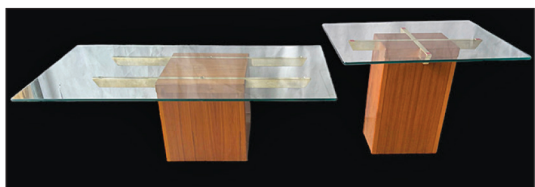

2 MCM Trioh Denmark glass top teakwood coffee and side table