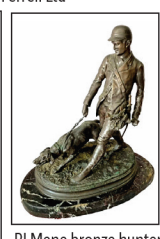

PJ Mene bronze hunter & hound 17 ½" H