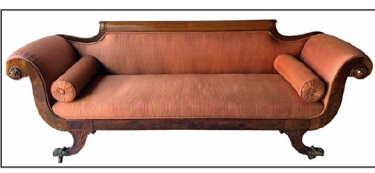

Antique Regency style carved sofa