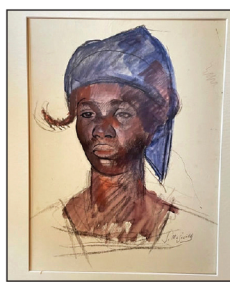

TWO SESSION ANTIQUE ESTATES AUCTION

Tuesday, September 26, 2023

VFW Hall, 123 Holliston St., Medway, MA

Session 1 – 2:30 PM Rugs and Curiosities

Session 2 – 5:00 PM Estates Auction

PREVIEWS

Open! Mon. Sept. 25th - 9:00 AM – 6:00 PM

Tues., Sept. 26th - 9:00 AM to ½ hr. before sales

SEAT RESERVATIONS are Recommended.

Call or text 774-571-8263

Visit www.coylesauction.com and link to Auction Zip for photos and descriptions.

PHONE AND ABSENTEE BIDS ALWAYS ACCEPTED AND WELCOME

www.coylesauction.com

We are pleased to offer a Fine Two Session Antique Estates Auction featuring fine eclectic and quality selection of Antique American, English and French style furniture, fine porcelain and pottery, Export porcelain and accessories, nice silver, art, and much more drawn from 2 Cambridge homes, fine lg Dedham home, Wellesley condo, and Newton with selected additions. *Items from local estates arrive after deadline. Many diversified and fresh to the market offerings.*

Watercolor signed Jacques Majorelle