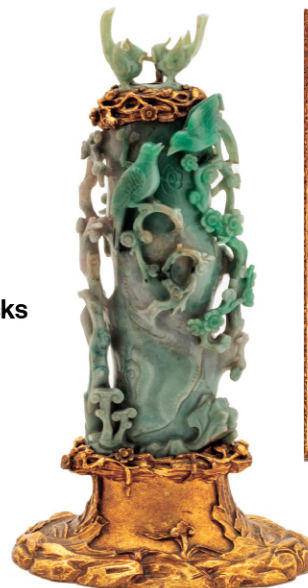

Lot 2 | Chinese
Green Jade Urn, Edward Farmer Mount
From The Estate Of Fred & Bertha Fisher
H 17" W 6.25" L 9"