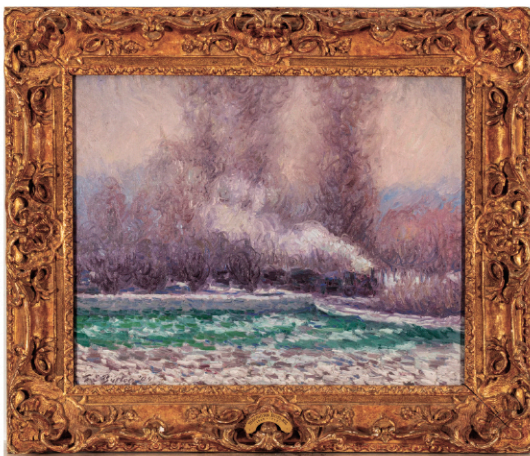

Featuring
Over 100 Lots
of Fine Estate Jewelry

Lot 9 | 6.39ct Pear Shaped Diamond
Brilliant Ring, GIA Report,
VSI, Color H, Size 7.25

Lot 44 | Rolex
Oyster Perpetual Superlative
Chronometer
18kt Gold And Stainless Steel Daytona
Cosmograph, Ca. 1993, 39mm (Case)
SNN442121

Lot 1087
Walter Cave
(American, 1863-1939)
Ca. 1899 Carved Oak
Upholstered Armchair
H 47.75" W 28" Depth 30"

Lot 1038 | Theodore Butler
(American, 1861-1936)
Oil On Canvas, 1904, "The Train"
H 22.25" W 28.25"