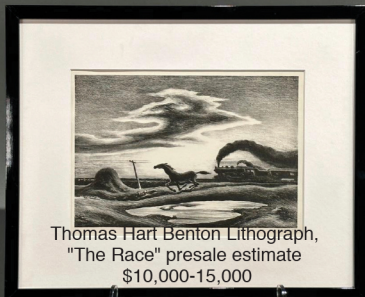

The James & Christine Heusinger Collection of Japanese Art

Japanese
Lacquer
Suzuri-bako,
Autumn Night
with Deer,
presale
estimate
\$10,000-
\$15,000

A lifetime collection of fine lacquerware, porcelain, bronze, silver, enamel, netsuke, inro, sculpture, scrolls, Clyde Singer paintings & Cleveland Print Club

Online auction -
bid now lots close
Sat 9/30 starting
at 11:00 am

Gallery preview
9/18 - 9/29
open 10-5
weekdays

Auction license #2022000142

Thomas Hart Benton Lithograph,
"The Race" presale estimate
\$10,000-15,000