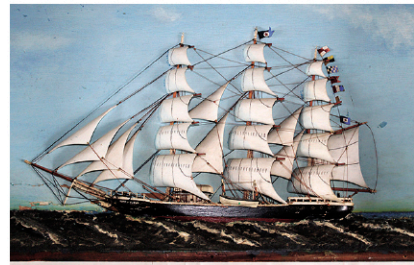

Gustave J. S. White ~ Auctioneers

“Often On-Site, Never On-Line”

Little Compton, RI ESTATES AUCTION

Antique Furnishings, Carpets,
Silver, Paintings

on-the-premises “Thompson Farm”
30 Rockbridge Rd, Little Compton, Rhode Island

**WEDNESDAY, September 13
at 10:30AM**

Inspection: Tuesday, September 12 from 1-4PM
and one hour before the sale on Wednesday

This sale will comprise the partial contents of “Thompson Farm” together with antique furnishings from the Estate of Marjorie Crutchfield Wells of Newport.

This is the most beautiful location for an auction that we have ever seen, and we are hoping for a gorgeous September day. However, should September 13 be stormy, the auction will be held the next day, Thursday, September 14 at 10:30

Articles include: Tiger maple furniture, (R.I. highboy, dining table and 8 chairs), Northhampton tallcase clock, set of hoopback Windsor chairs, glove cupboards, apothecary chests, Old Town ribbed 15 ft. canoe with 4 paddles, half-hulls, decoys, dioramas, woolies, early 19th C. bowfront bureaus, large painted blanket chests, salesman samples, jade & jadeite, poudreuses, tantalouses with full complement of bottles, palace carpets, including pictorial Kerman (15' 6" x 19'), Caucasian rugs, Howard Chandler Christy posters. Large quantity of sterling (Kirk & Sons, Tiffany, Dumme & Co., Gorham, Lunt). Paintings by Hjalmar “Cappy” Amundsen (4), Sydney R. Burleigh (4), C. Gordon Harris (2), Lee Lufkin Kaula, Mary Post, Shirley Cean Youngs

Directions: Wend your way to Adamsville (a Little Compton hamlet). Then take Old Harbor Road to right on Brayton Point Road to site. Follow red auction arrows.

Woolly