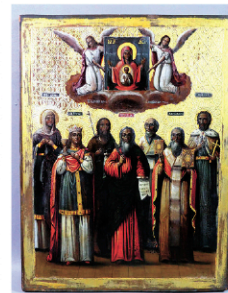

Nautical carved bone items

Lalique items

Antique Oriental rug

Tete Jumeau doll

Railroad regulator clock

Seth Thomas Empire clock

Shaker Cloak

Antique Icon