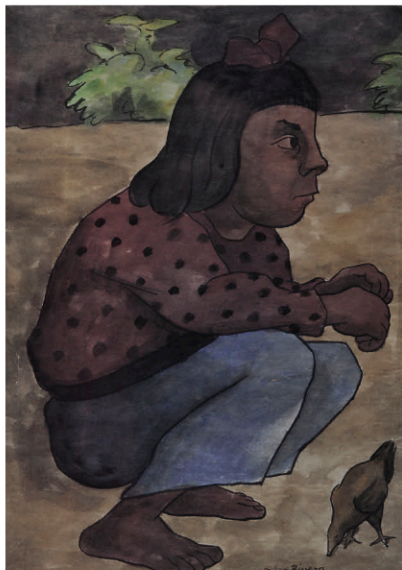

# FINE ART

Saturday, October 28 at 11am

Lot 26. DIEGO RIVERA, *Niña de Cuclilla*, watercolor, 15 ¼ x 11 in., \$25,000-35,000

Lot 19. JUDY KENSLEY MCKIE, *Tiger Table*, 2009, cast bronze, height: 34 in., \$50,000-80,000

Lot 42. JOHN SINGER SARGENT, *Constance V. R. Dexter*, 1920, charcoal, 24 x 18 in., \$30,000-50,000

Lot 40. JOHN LA FARGE, *The Aorai, Tahiti*, 1891, watercolor and gouache, 9 x 13 ¼ in., \$5,000-8,000

Lot 146. JEAN DUFY, *Marrakech*, gouache, 19 x 25 1/2 in., \$40,000-60,000

Lot 46. BENJAMIN CHAMPNEY, *Mount Adams*, 1852, oil, 18 x 24 in., \$10,000-15,000