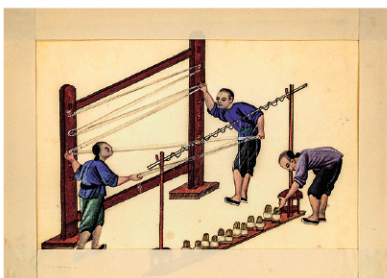

40+ Various Chinese 19th c Paintings on Rice Paper

Charles Louis Heyde (VT 1822-1892) Mount Mansfield

1947 Bezael Schatz Into the Night Life #407

Pair Large Chinese Export Famille Rose Vases

1834 Capt Charles A. Ranlett Miniature Portrait