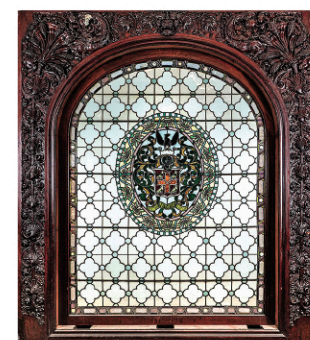

Qing Chinese Gold Thread Imperial Blue Dragon Robe

Regina Disc Music Box with 52 Discs

Early 19th c Folk Art Stenciled Cornice Board

Aldro T Hibbard (VT 1886-1972) Winter Landscape

Japanese Meiji Period Katsuhide Mixed Metals Koro

Winslow Homer (Am. 1836-1910) Oil Landscape

Dr & Mrs William Seward Webb 5th Ave Stainglass Window 87" H x 78" W

1917 Waldorf Astoria Jazz Age - Steinway Model B Concert Grand Piano

17th c Baroque Vargueno Cabinet