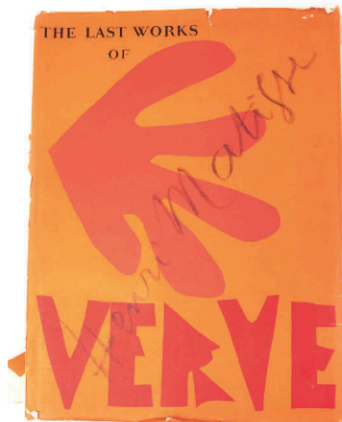

Friday, November 17th; 10 am

Preview:

Thursday, November 16th; 9 am - 5pm

Friday, November 17th; 9am - end of auction

Hermes Kelly Black Clemence Leather 28 CM Bag 2013.
Estimate: \$5,000 / 7,000

Louis Vuitton Beige Wilshire Blvd Monogram Vernis Bag.
Estimate: \$500 / 700

Louis Vuitton Cream Monogram Empreinte Vavin Bag.
Estimate: \$2,000 / 3,000

Moche Gilt Copper Mask with Frontlet, Loma Negra.
Estimate: \$2,500 / 5,000

BANKSY
(British, b. 1974)
"Barcode"
This work is accompanied by the new certificate of authenticity issued by Pest Control Office.
Estimate: \$40,000 / 60,000