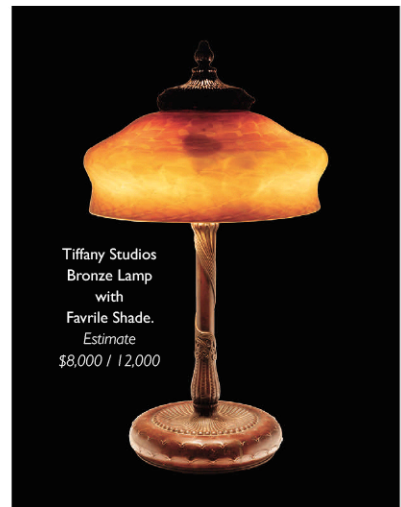

Tiffany Studios Bronze Lamp with Favrite Shade.
Estimate: $8,000 / 12,000

www.michaans.com

(800) 380-9822 • (510) 740-0220

Gallery Showroom: 2751 Todd Street, Alameda, CA 94501

Annex Showroom: 2701 Monarch Street, Alameda, CA 94501

Bond #71393954