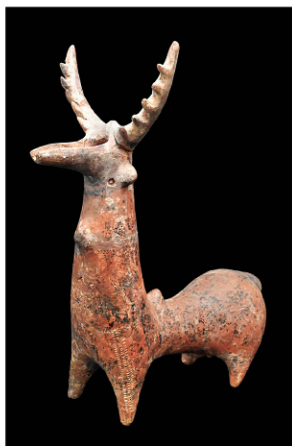

Egyptian Bronze, HT 5"

Iranian Pottery, HT 16", Part of Collection

18th Pennsylvania, LG 53"

Mahogany Federal Inlaid, Maryland, LG 64"

Iranian 1st millennium B.C.  
HT 10"

Blaise Desgoffe o/c 14"x10 1/2"

Chippendale Mahogany Tea Table, DIA 33"