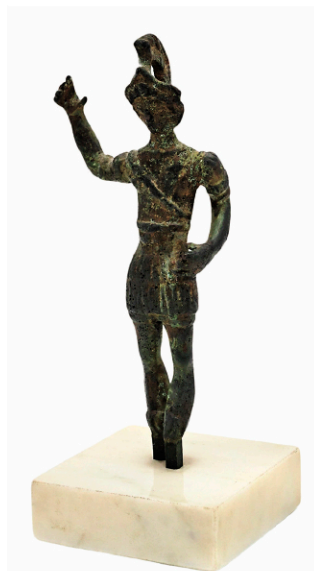

Roman Bronze Warrior, HT 6"