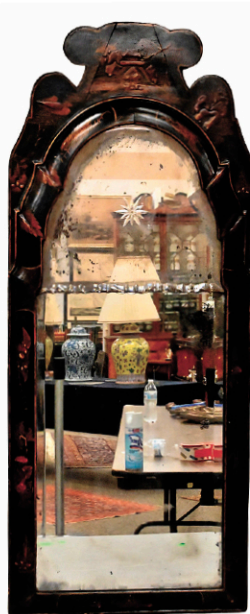

William Harnett o/c 12x10

Chinese, Height 17 1/2"

18th/19th c., o/c 15"x22"

Federal painted & figured maple

Queen Anne, HT 34"

Pair of Girandole Mirrors, HT 42"

Walnut, Boston, HT 70", WD 34"

Alfred Hutt watercolor, 14 1/2" x 21"