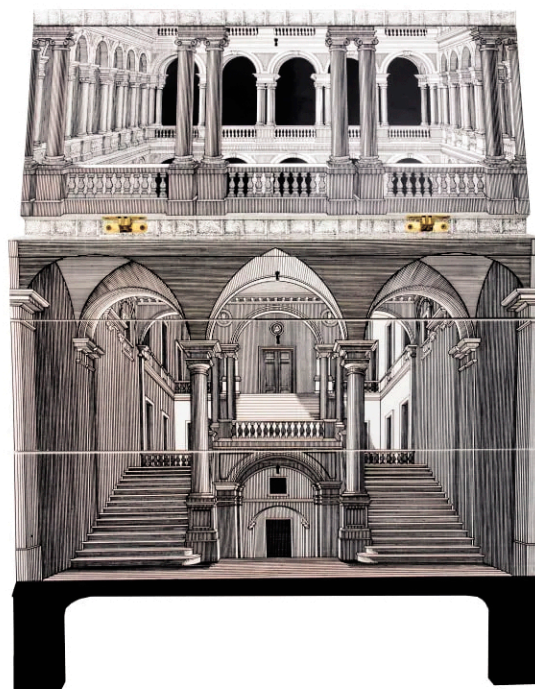

Piero Fornasetti & Gio Ponti Demi-Secretaire 1990s