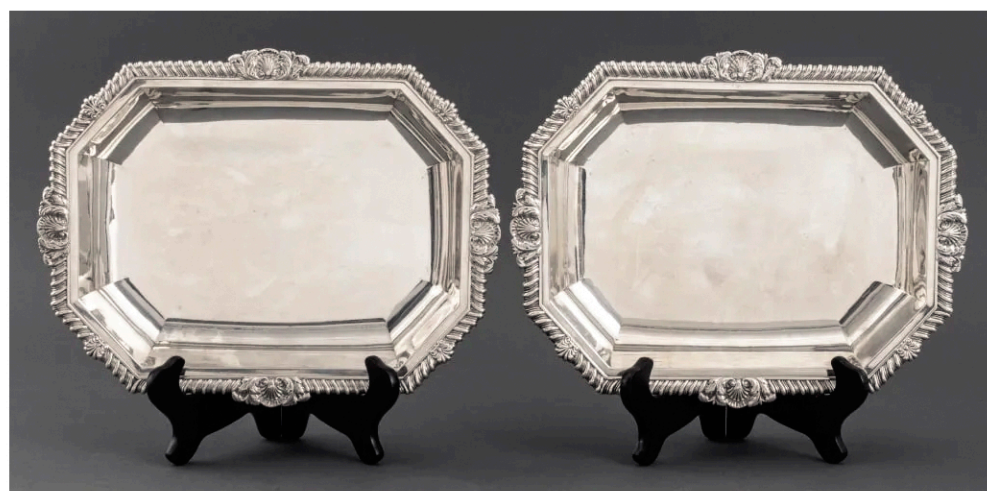

Wolf Kahn "Slender Pines" Pastel on Paper

Grueby Pottery Matte Green Vase, ca. 1905

George Morrison "Heal" Oil on Canvas, 1957

George III Sterling Silver Entree Dishes, Pair

Piero Fornasetti & Gio Ponti Demi-Secretaire 1990s