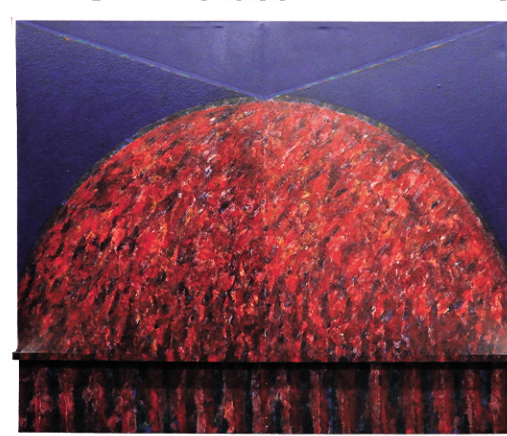

G.W. Nicholson

Chinese Porcelain Tile

Jan Beekman