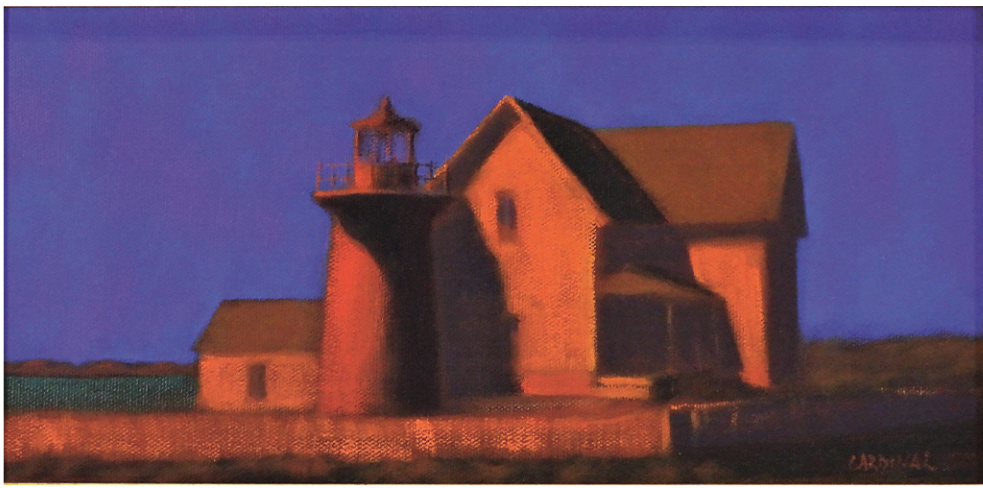

FINE & DECORATIVE ART ONLINE AUCTION

Monday, November 6th at 10am EST - Preview by appointment only.

Robert Cardinal Mayo