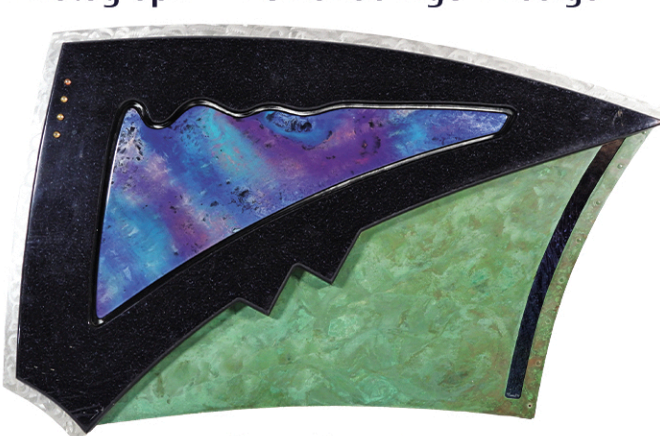

Ruth Orkin B&W Photograph

Fernando Liger Hidalgo

Craig French