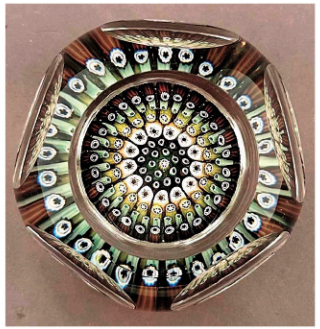

Douglas

ANTIQUA AUCTION

FRIDAY, DECEMBER 1 AT 6 P.M.

Fine Art: Paintings, J.J. LaValley, Maurice Kennedy, Barry Moser, Joseph J. Baker, Katy Schneider, Polly French, Vladimir V. Lazarev, George Peter Alexander Healey, Jo Anne Barsumian, Marion Rice, Thomas Rowlandson, J. Espinosa, Sandra Denis, J. Taylor, Francis Draper, School of Antonio Moro, E.P. Gill, Albert G. Kieslino, signed miniature portrait, **Prints:** Andrew Wyeth (Fog Bell), Stow Wengenroth, Elizabeth Catlett, Leroy Milton Yale, Morton Garshik, Paul Pollaro, Michel Ciry, Harry Sternberg, **Sculpture:** Marc Creates metal wall sculpture, bronze eagle, wood bear sculpture.

Furniture: Early: Hepplewhite serpentine inlaid sideboard purportedly from Franklin Roosevelt's Summer House, 2 Chippendale 3 drawer blanket chests, step back cupboard, several 1-drawer blanket chests, blanket boxes, Hepplewhite and Sheraton card tables, painted cupboards, corner cupboard, Hepplewhite and Sheraton drop leaf tables, Chippendale 2 over 3 and 5-drawer chests, 2 grain painted blanket chests, Queen Anne dining table, Queen Anne and Chippendale chairs, Chippendale, Hepplewhite and antique chests, Hepplewhite desk, drying rack, Sheraton and Hepplewhite stands, **Victorian:** 2 marble top Chinese stands, Chinese lacquer trunk, fancy oak stand, **Mission:** Stickley Brothers sideboard and stand, oak umbrella stand, **Danish:** Teak

furniture including 6 dining chairs designed by Niels Koefoed (LIS model) for Koefoed Hornslet, dining table, credenza with china cabinet top, folding bar by Dyrlund, bookcases, wall cabinet and shelf units, chests of drawers, bed with attached night stands, coffee table, magazine rack, mirror, floor lamps, floating top style desk, television stand, file cabinet, floor glass display cabinet, **Modern:** 4 Herman Miller bucket chairs, 4 reclining lounge chairs with ottomans, leather sofas, Stickley chest on chest and double dresser, floor lamps, Herman Miller Mirra 2 office chair, oriental style 18-drawer sideboard, LG OLEG TV and Sonas surround sound system, curly maple stand by David Le Fort, crystal chandelier, 4 open armchairs, 3-part glass table, pair of tall post beds, gilt china cabinet, and more.

Quantum Q6 Edge Electric Wheel Chair with Accessories

Rolex Submariner 16800 wristwatch

Canes: 75 canes including carved wood, silver, gold, sword, seat umbrella, figural, and more.

Sterling: 32 pcs. Towle "Legato", 3 pc. tea set, coin silver mug

Glass and China: Chinese vase and vase lamps, 14" vase by Karl Martz, 30 pc. Herend china, Gaumer & Nelson centerpiece,

examples of Galle, Van Briggie, Murano, Rookwood, cut glass, studio pottery, Mason's Ironstone, Mintons, S.E.G., Imari, and more.

Money: 1851, 1854 $1 gold, 1977 $20 offset printing, 1935 $500 currency

Collection of 50 paperweights: **Antique:** Clichy, St. Louis, New England Glass and Baccarat, **Modern:** Sulphides, Josh Simpson, Young & Constantine, Vandemark, Steven Corraia, Cairthness, Selkirk, Jonathan Winifsky.