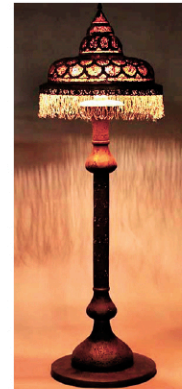

Douglas

ANTIQUA AUCTION

FRIDAY, DECEMBER 1 AT 6 P.M.

Fine Art: Paintings, J.J. LaValley, Maurice Kennedy, Barry Moser, Joseph J. Baker, Katy Schneider, Polly French, Vladimir V. Lazarev, George Peter Alexander Healey, Jo Anne Barsumian, Marion Rice, Thomas Rowlandson, J. Espinosa, Sandra Denis, J. Taylor, Francis Draper, School of Antonio Moro, E.P. Gill, Albert G. Kieslino, signed miniature portrait, **Prints:** Andrew Wyeth (Fog Bell), Stow Wengenroth, Elizabeth Catlett, Leroy Milton Yale, Morton Garshik, Paul Pollaro, Michel Ciry, Harry Sternberg, **Sculpture:** Marc Creates metal wall sculpture, bronze eagle, wood bear sculpture.

Furniture: Early: Hepplewhite serpentine inlaid sideboard purportedly from Franklin Roosevelt's Summer House, 2 Chippendale 3 drawer blanket chests, step back cupboard, several 1-drawer blanket chests, blanket boxes, Hepplewhite and Sheraton card tables, painted cupboards, corner cupboard, Hepplewhite and Sheraton drop leaf tables, Chippendale 2 over 3 and 5-drawer chests, 2 grain painted blanket chests, Queen Anne dining table, Queen Anne and Chippendale chairs, Chippendale, Hepplewhite and antique chests, Hepplewhite desk, drying rack, Sheraton and Hepplewhite stands, **Victorian:** 2 marble top Chinese stands, Chinese lacquer trunk, fancy oak stand, **Mission:** Stickley Brothers sideboard and stand, oak umbrella stand, **Danish:** Teak

furniture including 6 dining chairs designed by Niels Koefoed (LIS model) for Koefoed Hornslet, dining table, credenza with china cabinet top, folding bar by Dyrlund, bookcases, wall cabinet and shelf units, chests of drawers, bed with attached night stands, coffee table, magazine rack, mirror, floor lamps, floating top style desk, television stand, file cabinet, floor glass display cabinet, **Modern:** 4 Herman Miller bucket chairs, 4 reclining lounge chairs with ottomans, leather sofas, Stickley chest on chest and double dresser, floor lamps, Herman Miller Mirra 2 office chair, oriental style 18-drawer sideboard, LG OLEG TV and Sonas surround sound system, curly maple stand by David Le Fort, crystal chandelier, 4 open armchairs, 3-part glass table, pair of tall post beds, gilt china cabinet, and more.

Quantum Q6 Edge Electric Wheel Chair with Accessories

Rolex Submariner 16800 wristwatch

Canes: 75 canes including carved wood, silver, gold, sword, seat umbrella, figural, and more.

Sterling: 32 pcs. Towle "Legato", 3 pc. tea set, coin silver mug

Glass and China: Chinese vase and vase lamps, 14" vase by Karl Martz, 30 pc. Herend china, Gaumer & Nelson centerpiece,

examples of Galle, Van Briggie, Murano, Rookwood, cut glass, studio pottery, Mason's Ironstone, Mintons, S.E.G., Imari, and more.

Money: 1851, 1854 $1 gold, 1977 $20 offset printing, 1935 $500 currency

Collection of 50 paperweights: **Antique:** Clichy, St. Louis, New England Glass and Baccarat, **Modern:** Sulphides, Josh Simpson, Young & Constantine, Vandemark, Steven Corraia, Cairthness, Selkirk, Jonathan Winifsky.