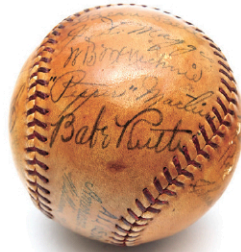

## December Gallery Auction

Friday, December 15th; 10 am

Preview:

Wednesday, December 13th; noon - 5 p.m.

Thursday, December 14th; 9 am - 5pm

Friday, December 15th; 9am - end of auction

1937 All-Star PSA/DNA Certified Multi-Signed  
Baseball Including Babe Ruth and Joe DiMaggio.  
With letter of authenticity from PSA/DNA  
Authentication Services, certification number 'AN09858'.  
Estimate: \$8,000 / 12,000  
\*One of two authenticated Babe Ruth signed baseballs.

Reed and Barton Marlborough Sterling  
Silver Flatware Set.  
Estimate: \$1,800 / 2,500

Wedgwood Fairyland Lusterware  
Porcelain Bowl.  
Estimate: \$1,500 / 2,000

Tiffany and Co. Cartel  
Gilt Bronze Clock.  
Estimate: \$1,500 / 2,000