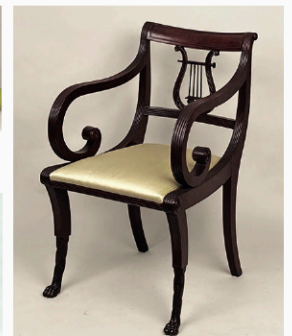

Antique Carved Wood Architectural Element

Cellino 14k Gold & Pearl Nest Ring

English Sterling Oval Tray

English Jacobean Oak One Drawer Side Table

Cased Set Dutch Silver Spoons

Large Chinese Famille Rose Tureen-Underplate

Pair Chinese Polychrome Porcelain Vases

Two Flora Danica Porcelain Handled Plates

Flora Danica Porcelain Bowl

English Sterling Tea Set

Pair English Queen Anne Oak Ball Foot Miniature Chests

NY Classical Carved Mahogany Lyre Back Arm Chair