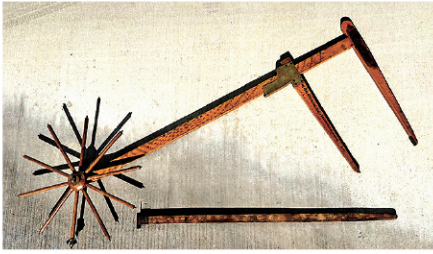

Americana Auction at Alumni Hall

Antique Furniture, Silver, Artwork, & Accessories

Sunday November 19, 2023 @ 10 AM

75 Court Street, Haverhill, NH

We are pleased to present at public auction the personal collection of Cecilia & Joe Ewing of Tuftonboro, NH. In addition is a nice assortment of stoneware and Americana from a Las Vegas home and more country items from estates around NH and VT.

Preview is from 3-6 PM on Saturday November 18 and 8-10 AM day of sale.

No internet bidding available.

Limited Phone bidding allowed on select items and absentee bidding accepted. Please see the website for updates www.steenburgh.com.