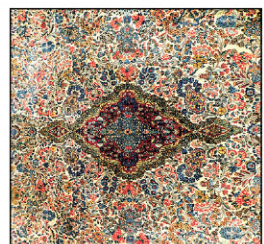

Leica, Rolleiflex, Pentax

vintage Louis Vuitton

Steelcraft c. 1930

German stamp coll. & others

Art Deco doors, 91" h.

Eames for Herman Miller

T.H. Robsjohn-Gibbins for Widdicomb

Semi-Antique Kirman, 13' x 19'