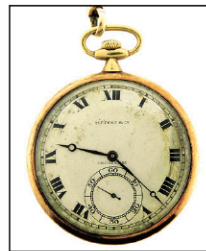

Ansel Adams, 1950 signed, silver gelatin

Edward Weston signed Cole Weston

Ansel Adams, c. 1970 signed, silver gelatin

John Sexton, silver gelatin

18K Tiffany

Peter Beard, 1 of 2

William McDougal Hart, oil, 18" h.

Cesari, chalk, c. 1600

Gold, platinum 5 ct. tw. diam.

J. E. Caldwell plat., diam.

Diamond, garnet, 18K, platinum Antique, 2 3/4" long.

14K, pearls

Art Deco platinum, diamond 4.48 ct. tw.

J. E. Caldwell, 2.2 ct. tw.