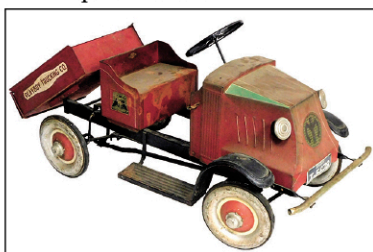

Steelcraft c. 1930