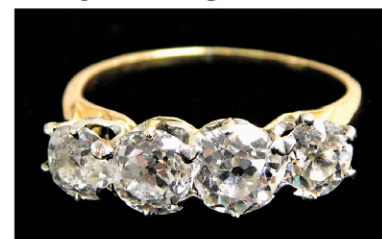

Ansel Adams, 1950 signed, silver gelatin

Edward Weston signed Cole Weston

Ansel Adams, c. 1970 signed, silver gelatin

John Sexton, silver gelatin

18K Tiffany

Peter Beard, 1 of 2

William McDougal Hart, oil, 18" h.

Cesari, chalk, c. 1600

Gold, platinum 5 ct. tw. diam.

J. E. Caldwell plat., diam.

Diamond, garnet, 18K, platinum Antique, 2 3/4" long.

14K, pearls

Art Deco platinum, diamond 4.48 ct. tw.

J. E. Caldwell, 2.2 ct. tw.

Franz Xaver Thallmaier, 9" diam.

Art Deco plat. & diam.

Gorham "Chantilly" stlg

Art Deco garnet, diam., plat.

Judith Leiber, 1 of 7

Steelcraft c. 1930

Grosz, ink of Hitler

Miro (after), ed. 300 litho