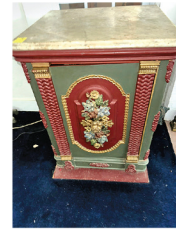

Online Only Estate Auction

Saturday, December 16 at 10 AM

159 Ten Rod Road, North Kingstown RI 02852

Inspection Friday December 15th from 10-3:00

Furniture: Country Single Door Jelly Cabinet, Shaker #7 Rocking Chair, Oak Side by Side Bookcase, Empire Style Love Seat, Oak Corner Cupboard, Wonderful Oak 8-Drawer Country Store Cabinet, Mahogany Slant Front Desk, Candle Stands, Country Hoosier Cabinet, Oak Side Table, Oak Side Board, Drawer Oak Server, Round Oak China Closet, Pine Country Dough Box, Mirror Back Bookcase, Marble Top Side Tables, Mission Oak Bookcase, Small Pine Country Table, Butcher Block Table, Set of 5 Oak Pressed Back Chairs, Drop Leaf Tables, Pine Country Table, Pine Tavern Table, Lift Top 1-Drawer Blanket Chest, Oak Double Glass Door Bookcase, 2-Camphor Wood Boxes