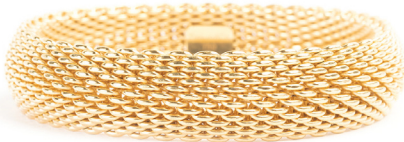

Tiffany & Co. 18k Yellow Gold Bracelet.  
Estimate: \$4,000 / 6,000

Tiffany Style American Stained Glass Window, one of two.  
Estimate: \$4,000 / 6,000

Tiffany Studios Good Shepherd Stained Glass Window.  
Estimate: \$70,000 / 90,000