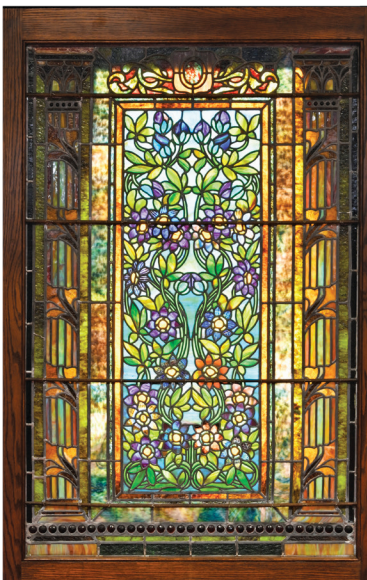

Tiffany & Co. 18k Yellow Gold Bracelet.  
Estimate: \$4,000 / 6,000

Tiffany Style American Stained Glass Window, one of two.  
Estimate: \$4,000 / 6,000

Tiffany Studios Good Shepherd Stained Glass Window.  
Estimate: \$70,000 / 90,000

Tiffany Style American Stained Glass Window.  
Estimate: \$4,000 / 6,000

Rolex Oyster Perpetual GMT-Master II Stainless Steel Wristwatch Ref. No. 116710LN.  
Estimate: \$12,000 / 16,000

Massive Lamb Studios, NY, Stained Glass Window Depicting Moses with The Ten Commandments.  
Estimate: \$20,000 / 25,000