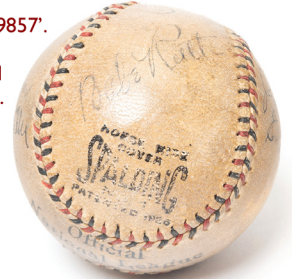

December Gallery Auction

Friday, December 15th; 10 am

Preview:

Wednesday, December 13th; noon - 5 pm

Thursday, December 14th; 9 am - 5pm

Friday, December 15th; 9am - end of auction

1937 All-Star PSA/DNA Certified Multi-Signed Baseball Including Babe Ruth and Joe DiMaggio.

With letter of authenticity from PSA/DNA

Authentication Services, certification number 'AN09858'.

Estimate: $8,000 / 12,000

*One of two authenticated Babe Ruth signed baseballs.

1934 U.S. Japan Tour PSA/DNA Certified Multi-Signed Baseball Including Babe Ruth.

With letter of authenticity from PSA/DNA

Authentication Services, certification number 'AN09857'.

Estimate: $5,000 / 8,000

*One of two authenticated Babe Ruth signed baseballs.

Winter Fine Auction

Thursday, December 14th; 10am

Preview:

Wednesday, December 13th; noon - 5pm

Thursday, December 14th; 9am - end of auction

This work is accompanied by the new certificate of authenticity issued by Pest Control Office.

Estimate: $40,000 / 60,000

www.michaans.com

(800) 380-9822 • (510) 740-0220

Gallery Showroom: 2751 Todd Street, Alameda, CA 94501

Annex Showroom: 2701 Monarch Street, Alameda, CA 94501

Bond #71393954