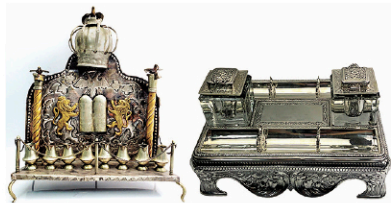

Judaica Silver & Very Rare Antique
Gorham & Tiffany & Co. Partners
Sterling Silver Desk Inkwell Pen Holder