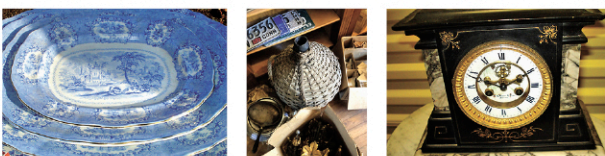

Partial listing: Antique butternut chest w/bracket feet, antique double door cupboard w/old shelves, stack bookcase, 4 levels – Rockwell Walbath Co., tall double panel 1 door cupboard, decorated lacquered oriental cabinet, unusual commode w/2 doors & drawers inside, bookshelf w/hand painted decorations, empire chest, long leaf/swing leg drop leaf table, oval stand w/inlay & Lyre base, mahogany ladies' desk, dovetail blanket box, sm. Marble top stands, Hitchcock drop leaf table w/4 chairs, sets of chairs – ladder backs, empire & single chairs, cane seat & back rocker, French style arm chairs, 2 blue & white garden stools, ass stands & other pieces of furniture – Misc: Hawks ("Brilliant Cut" stemware & finger bowls, hand painted china, cutglass, CUI Ross England – tea pot w/creamer & sugar, Nippon china, full service of Blue & White – China – oriental pattern includes 3 size plates, 4 size platters, pitchers, C&S, soups, veg, gravy, Roseville jardinières w/stands, pottery vase #731, pottery vase #51 & others, sandwich glass tie backs – Halls – red – bowls, tea pot, 3 pc coffee pot, Fiesta ware – orange – bowls, plates, depression glass, 1950's juice sets, cups & saucers, Huffman oil can, "Unusual Spot" – "copper, 3 Lubriplate cans" Piske Brothers, clocks – mantle – black marble - Ansonia, Seth Thomas – chime, Ant. Banjo, OG w/mirrored door – Boardman 30 hrs, \$ others, Books – Memorial History of Hartford – 2 vols, 8m book the "Writing Beetle" John Lenon in his own words 1964, Qt of Reference, History, Travel etc. Records – 45's some w/Jackets & Albums, 3 bobble heads – Beatle Bailey, Sgt. Snorkel & Zero – King Feature Syndicate, Barbie – Suitcase w/clothes, Barbie dolls 1961 – up, Ken suitcase – clothes, Skipper suitcase, clothes w/label 1963, extra boxes, 1959 Hanna Barbera Knickerbocker Toy Co. Inc, New York – family of 5 stuffed Huckleberry Hound Toys, collection of Volge & foreign countries dolls, velvet cloth rabbit, stuffed dog, Weeden Mfg. Co, New Belford, MA, machine, Paris Maine kids table & 4 chairs, C. I. 3 dimensional – painted plaques, Arabians – L. Notto, metal Roman wall hanging head, CI unusual curtain rod ends w/leaf & black motif, Iron – SQ – design container w/attached Indian on both sides, cat door stop, sets of bookend – iron, bronze – Roosevelt – Gregory Ally, metal elephants, 5 CI stand – up door stops, bull dog door stop, 2 CI black men sitting on bales of hay, painted, metal Indian statue, metal sitting monkey & other metal figures, Coins – #5.00 & \$2 ½ gold coins, currency, quarters and dimes – silver & jewelry – some sm. Diamonds, cameo's, rings, costume beads, pins, rings, large bottle wrapped in wicker, 2 lg vessels for garden, lg copper vessel on metal stand – suitcase – as found – Saddle leather California 1950's, portable TV stand, collection of shells, water color – Moore, pt on canvas JHK