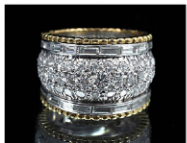

1122) 4 CTW Platinum & 18K Gold Diamond Ring