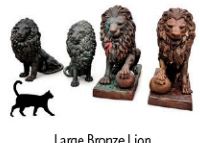

Large Bronze Lion Palace Guards