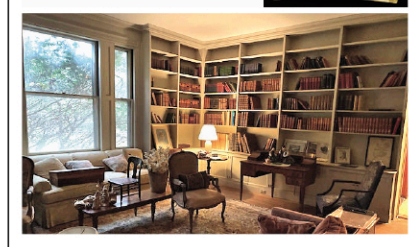

Session 1 at 2:30 Curiosities Auction including Casey Jones Cannonball Express pedal car, 1912 Real-Photo baseball Post Card of Louis Sockalexis, 25 plus lots of antique and vintage books from estate library incl Luther Burbank 12 volumes etc.