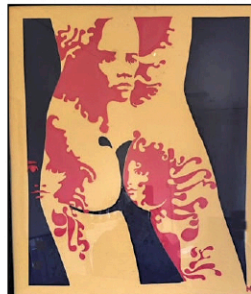

Portrait of woman w/ivy wreath signed C.A. Dendar 1857

French Limoges Fish set signed Muville

One of six early 19th Century Samplers

Vintage S T Dupont Paris Laque de Chine travel clock in case

Pair 18" hardstone/jade trees

MCM Collage signed MA with Galerie Winkler label

22 Early Worcester dinner plates

Antique miniature Italian writing table

LeCoultre Atmos Shelf clock

Marble Sculpture of Child on bench

28" Meissen style figural planter