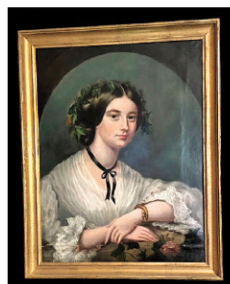

American tiger maple Federal bowfront chest of drawers

Fine American carved and inlaid bowfront North Shore (possibly Salem, MA) sideboard

Antique American mahogany blockfront desk with nice interior

Federal mahogany single draw bowfront cookie corner side table with carved posts

Silver & Enamel travel clock

German singing music box

28" & 30" carved and painted geese decoys

Custom Federal style inlaid lady's secretary

Bronze Hunter & Dog signed P.J. Mene

16" Portrait Vases with figural handles

Portrait of woman w/ivy wreath signed C.A. Dendar 1857

French Limoges Fish set signed Muville

One of six early 19th Century Samplers

Vintage S T Dupont Paris Laque de Chine travel clock in case

Pair 18" hardstone/jade trees

MCM Collage signed MA with Galerie Winkler label

22 Early Worcester dinner plates

Antique miniature Italian writing table

LeCoultre Atmos Shelf clock

Marble Sculpture of Child on bench

28" Meissen style figural planter