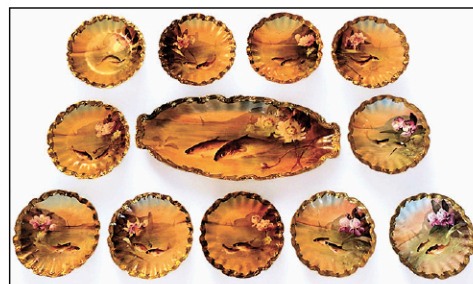

American tiger maple Federal bowfront chest of drawers

Fine American carved and inlaid bowfront North Shore (possibly Salem, MA) sideboard

Antique American mahogany blockfront desk with nice interior

Federal mahogany single draw bowfront cookie corner side table with carved posts

Silver & Enamel travel clock

German singing music box

28" & 30" carved and painted geese decoys

Custom Federal style inlaid lady's secretary

Bronze Hunter & Dog signed P.J. Mene

16" Portrait Vases with figural handles

Portrait of woman w/ivy wreath signed C.A. Dendar 1857

French Limoges Fish set signed Muville

One of six early 19th Century Samplers

Vintage S T Dupont Paris Laque de Chine travel clock in case

Pair 18" hardstone/jade trees

MCM Collage signed MA with Galerie Winkler label

22 Early Worcester dinner plates

Antique miniature Italian writing table

LeCoultre Atmos Shelf clock

Marble Sculpture of Child on bench

28" Meissen style figural planter