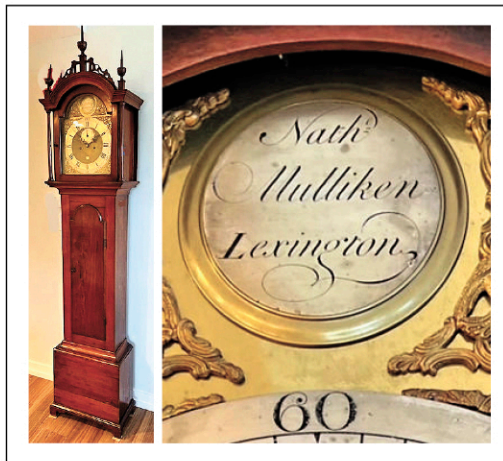

Chinese 6 panel Coromandel screen

Impressive pr. of tall Rosewood 4 door classical library bookcases

Four 18th Century Continental fruitwood open armchairs

2 pieces Antique Louis Vuitton luggage incl. suitcase with tray 30" x 18" x 8 1/2" and small trunk 23" x 20 1/2" x 16 1/2"

Antique cherry tall clock dial signed Nath. Mulliken Lexington (MA)

Antique silver boxes

25"H oval portrait of maiden in rose carved frame

Pair 19thC 4.5" Wysteria Satsuma vases

Pair of stamped Corona large porcelain owls