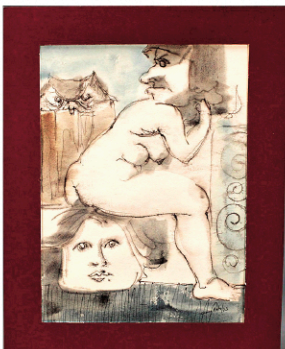

## ANTIQUA AUCTION

FRIDAY, JANUARY 26 AT 6 P.M.

**Fine Art: Paintings:** J.J. LaValley, Jacob Greenleaf, Charles Stepule, T. Corrado, Wren, T. Bailey, Elice Pieropan (2), Meishu Li, Helen J. Szymanski, Polly French, Sandra Denis, J. Espinosa, Joseph Baker, Albert G. Kieslino, J. Halloway, George Deaca, Lekiefs, Benjamin W. Leader **Prints:** Panoramic view of Niagara Falls (54"), C&I Trotting, Eric Zener, Warburton, Kaiko Moti (2), Sharon A. Mitchell, Ryland Loos, Julio A. Zachrisson, John Gordon, Manuel Chong Neto (2), Thom O'Conner (3), William Bicknell (2), Bernard Buffet, Elizabeth Schippert (2), Paul Pollaro, Sidney Hurwitz **Sculpture:** Lisa Miranda Johnson Mixed Media,