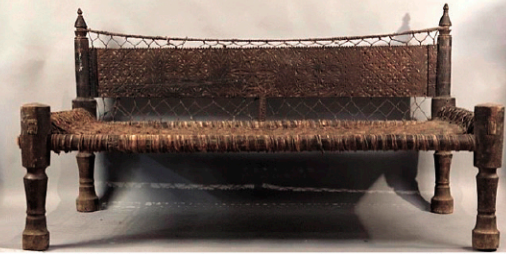

MAIN STREET AUCTION & ESTATE LIQUIDATORS • ART PAPPAS

AUCTION

Sunday, January 21 @ 11:00am

Unreserved Online at Liveauctioneers.com, Bidsquare.com & Hibid.com

Preview available by APPOINTMENT ONLY
Friday and Saturday January 19,20, 11:00-3:00
(text (203)233-1736) 161 Main St S, Woodbury CT

American, European, Middle Eastern and African Antiques from Woodbury, Southbury, Bethlehem and Middlebury CT Estates. Includes Furniture, African Art, Folk Art, Accessories, Paintings, Sculptures, Bronzes, Textiles, MCM, 18th and 19th century furniture, Gold Estate Jewelry (many w diamonds),

Furniture Highlights include Multi drawer apothecary cupboard, Queen Anne 2 drawer blanket chest w scalloped base (2), Wm and Mary 2 Dr blanket chest w tulip feet (as found), Arts and Crafts carved front server, Arts and Crafts 2 door chimney cupboard, MCM Erik Buch Rosewood chairs and table, Swat Valley Bed and Chest, Italian Baroque Walnut Commode, Geometric chest w shoe feet, English Wm and Mary Gateleg table (rare small size), 18th C Corner Cupboard, Paint Decorated 2 Dr Lift Top Blanket Chest, Thomas Moser Chair, Jens Risom table, Multiple Early Chests of Drawers, Queen Anne, Wm and Mary and other early Chairs, Lloyd Loom Chairs, Marble top Empire Desk, Table and Server, Pembroke tables and much more.

Collection of African and Middle Eastern Art to include Carving of woman w basket (75" tall), Large Tibetan statue of diety, Carved Tibetan wall panel, Indonesian

Wayang Golek Puppets, Indonesian Shadow Puppets, Large collection of African Carved sculptures and masks. Some with provenance to an important California Collection.

Misc to include: 17th C Thunderbug Signal Cannon, Bronze Japanese Censer, 1713 Brass Sconce, Masonic sword, Hooked Rugs, Antique Top Hats, Andirons, Ship models, Game boards, Early Stitched purse, Wooden trenchers, Chinese celadon vase, Carriage Clock, Empire Clock, Tensor Desk Lamp, Tiffany Grandfather clock face, Large Tramp Art Box

Artists to include, Kwon Soo Park, Pierre Auguste Renoir, Josef Albers, James Massena, Franzis Glusing, Johann Quistgaard, Gropper, Trolley Scene by Olai?, Henry-Bonnard Bronze 1886, Charles Cockerham, Wolf Reuther, Catherine Catti, several other signed and unsigned pieces of artwork

Jewelry to include: 4-piece set 18k gold and diamond by Davite Delucchi incl necklace, bracelet, earrings and ring, Gold and Diamond Tennis bracelet, Large 18k gold bug pin, Gold and diamond pendant, Gold, garnet and diamond pendant, Several gold Necklaces and rings, many w precious and semi-precious stones

Main Street Auction | 161 Main St S | Woodbury CT 06798 | (203)233-1736

<https://www.liveauctioneers.com/auctioneer/5606/main-street-auctions-and-estate-liquidators/>