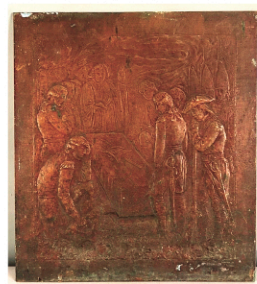

American, European, Middle Eastern and African Antiques from Woodbury, Southbury, Bethlehem and Middlebury CT Estates. Includes Furniture, African Art, Folk Art, Accessories, Paintings, Sculptures, Bronzes, Textiles, MCM, 18th and 19th century furniture, Gold Estate Jewelry (many w diamonds),

Furniture Highlights include Multi drawer apothecary cupboard, Queen Anne 2 drawer blanket chest w scalloped base (2), Wm and Mary 2 Dr blanket chest w tulip feet (as found), Arts and Crafts carved front server, Arts and Crafts 2 door chimney cupboard, MCM Erik Buch Rosewood chairs and table, Swat Valley Bed and Chest, Italian Baroque Walnut Commode, Geometric chest w shoe feet, English Wm and Mary Gateleg table (rare small size), 18th C Corner Cupboard, Paint Decorated 2 Dr Lift Top Blanket Chest, Thomas Moser Chair, Jens Risom table, Multiple Early Chests of Drawers, Queen Anne, Wm and Mary and other early Chairs, Lloyd Loom Chairs, Marble top Empire Desk, Table and Server, Pembroke tables and much more.