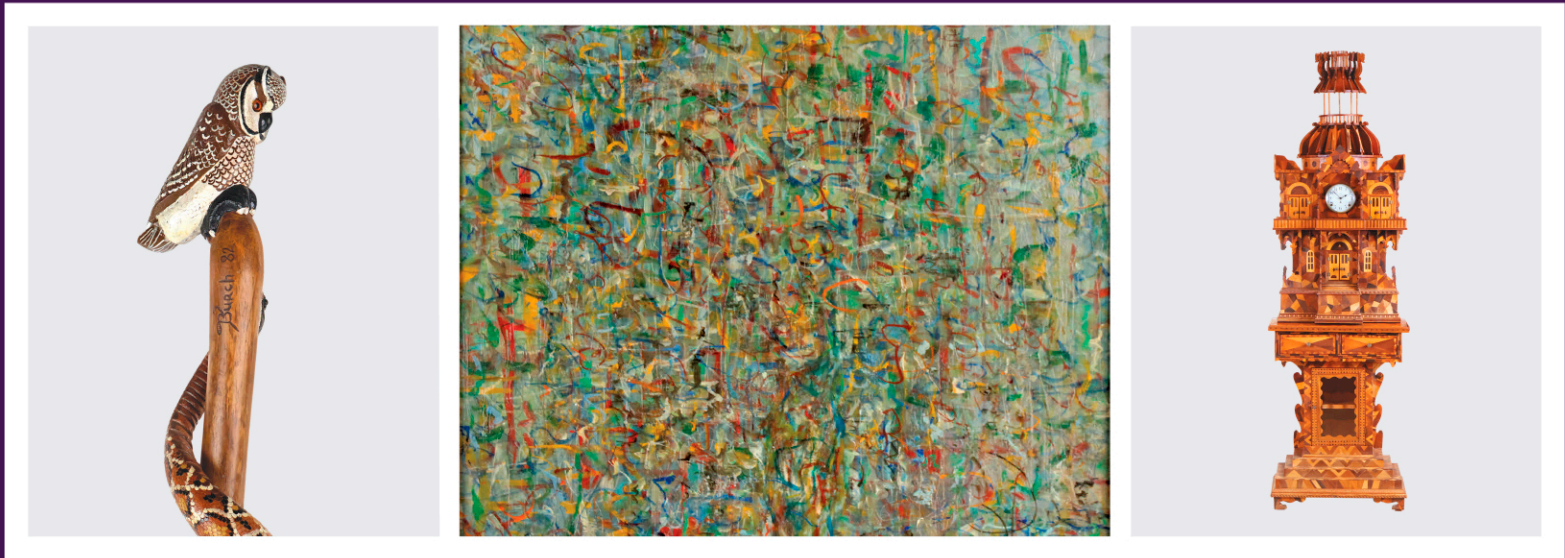

PREVIEW/PRE-BID: **JAN 10 - JAN 25.** AT NYEANDCOMPANY, INVALUABLE, LIVEAUCTIONEERS, BIDSQUARE AND BIDSPIRIT.
VISIT: **JAN 15 - JAN 24.** AT BLOOMFIELD NEW JERSEY GALLERY, 20 BEACH STREET, 07003, 10AM-4PM WEEKDAYS.

Johnny Cash's Personal Hand-Carved Owl and Rattlesnake Cane, Signed "Burch 82"; Milton Resnick (American, 1917-2004), Abstract, Oil on Masonite; Folk Marquetry and Parquetry Inlaid Clock on Stand, Clayton Williams, Mt. Airy, North Carolina, circa 1959