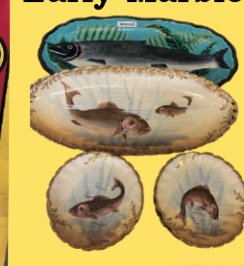

OVER 1500 LOTS at No Reserve

Online Catalog at SchultzAuctioneers.net

Selling Jewelry, Costume Jewelry, Silver, Fine Porcelain incl. Herend, Wedgwood, Royal Crown Derby, Royal Copenhagen, Belleek, Spode, Fine Art, Mid Century Items, Bronzes & Sculptures, Paul McCobb Table & Chairs, Bertoia Chair, Large Collection of Glass incl. Cut Glass both clear and colored, Sabino, Lalique, Art Glass, Waterford, Steuben, Franz, Perfume Bottles, Religious Items, Period Furniture incl. Tiger Maple Highboy, Victorian, Carved Oak, Spool Cabinets, Multi-Drawer Cabinets, Horner Bros Dining Room Table, Samplers & Coverlets, Stoneware, Reverse & Panel Lamps, Very Large Kodiak Brown Bear, Early Christmas Items, Toys, Dolls, Stamps & Much Much More!

REAL OLD FLEMISH HANDKERCHIEF MADE IN BRUSSELS ABOUT ANNUM 1825 FOR MARIE AMELIE, WIFE OF KING LOUIS PHILIPPE OF FRANCE

8 FT Tall

Nice Group of Early Marbles

Horner Bros

Cezanne Etching Self Portrait

In House, Absentee & Phone Bids Accepted Or Bid Live Online!