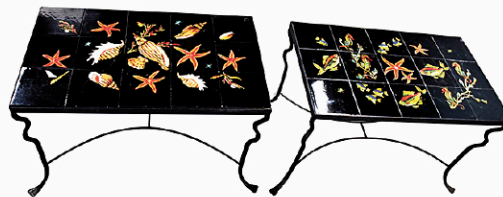

Stephen Huneck
Dog Art and Mirror

L. Garrido

S.E. Asian
17th/18th Century Rain Drums

Yuri Tremler

Henriot Quimper
Pair of Tile Tables

Set of 18th Century
Chippendale Chairs

Queen Anne
Chest On Frame

Bronze Sculptures
Including A. Barye

Marble Sculptures Including
Cabot Lyford Attribution

Adrian Pearsall Chair

Navajo Rug

Art Nouveau
Adam and Eve 7' Doors

At auction will be 100 lots of Fine Art, an interesting selection of Antique Furniture, Asian Ceramics and Panels, Marble and Wood Sculptures, Tall and Shelf Clocks, Bellamy style Eagle, Old Leather Bound Books, and Numerous Collectibles and Military items.