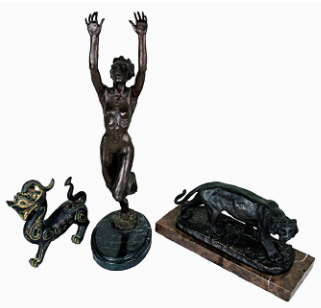

Stephen Huneck
Dog Art and Mirror

L. Garrido

S.E. Asian
17th/18th Century Rain Drums

Yuri Tremler

Henriot Quimper
Pair of Tile Tables

Set of 18th Century
Chippendale Chairs

Queen Anne
Chest On Frame

Bronze Sculptures
Including A. Barye

Marble Sculptures Including
Cabot Lyford Attribution

Adrian Pearsall Chair

Navajo Rug

Art Nouveau
Adam and Eve 7' Doors

At auction will be 100 lots of Fine Art, an interesting selection of Antique Furniture, Asian Ceramics and Panels, Marble and Wood Sculptures, Tall and Shelf Clocks, Bellamy style Eagle, Old Leather Bound Books, and Numerous Collectibles and Military items.